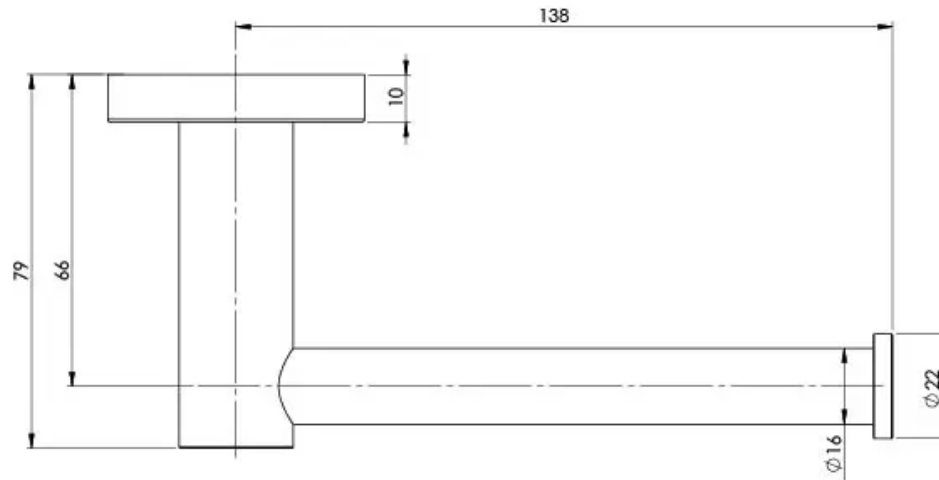

RADII SS

RADII SS 316 TOILET ROLL HOLDER ROUND PLATE

SPECIFICATIONS

AVAILABLE IN

RA892-51
Stainless Steel

INFORMATION

MAINTENANCE AND CARE:

- All surfaces should be cleaned with mild liquid detergent or soap and water.
- Do not use cream cleaners or citrus based cleaning products, as they are abrasive.
- Use of unsuitable cleaning agents may damage the surface.
- Any damage caused in this way will not be covered by warranty.