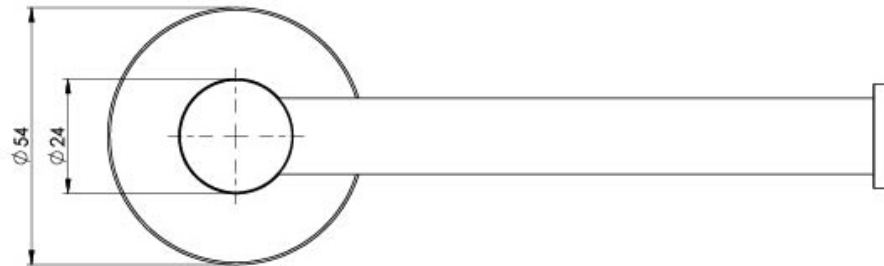

RADII

RADII TOILET ROLL HOLDER ROUND PLATE

SPECIFICATIONS

AVAILABLE IN

INFORMATION

MAINTENANCE AND CARE:

- All surfaces should be cleaned with mild liquid detergent or soap and water.
- Do not use cream cleaners or citrus based cleaning products, as they are abrasive.
- Use of unsuitable cleaning agents may damage the surface.
- Any damage caused in this way will not be covered by warranty.

Please visit <https://www.phoenixtapware.com.au/warranty> to view the full warranty