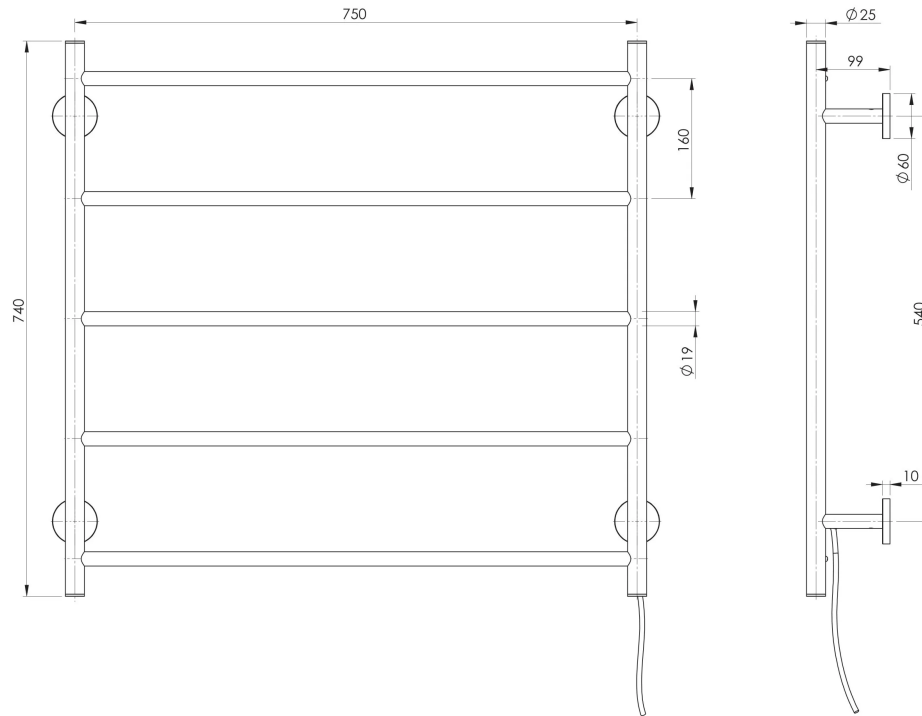

RADII

RADII HEATED TOWEL LADDER 750MM X 740MM

SPECIFICATIONS

AVAILABLE IN

RA8751-00
Chrome

RA8751-40
Brushed Nickel

RA8751-31
Brushed Carbon

RA8751-10
Matte Black

Electricity Input: 240V, 50Hz | Power Rating: 45W | IP Rating: IPX4 | Connection position: Bottom right |
Connection type: Plug-in or Hardwire

Please visit <https://www.phoenixtapware.com.au/warranty> to view the full warranty

While we aim to ensure the specifications shown are correct at time of printing, Phoenix Tapware reserves the right to make modifications without prior notice. Always use the physical product measurements for mark-ups and roughing-in as the line drawing shown may differ from the actual product over time. All measurements are shown in millimetres. Colours may vary from image shown.