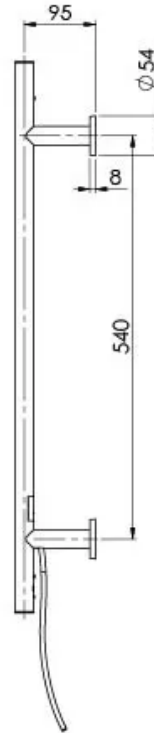

RADII

RADII HEATED TOWEL LADDER 550 X 740MM ROUND PLATE

SPECIFICATIONS

AVAILABLE IN

RA8750 CHR
Chrome

RA8750 BN
Brushed Nickel

RA8750 MB
Matte Black

RA8750-12
Brushed Gold

Electricity Input: 240V, 50Hz | Power Rating: 35W | IP Rating: IPX4 | Connection position: Bottom right |
Connection type: Plug-in or Hardwire

Please visit <https://www.phoenixtapware.com.au/warranty> to view the full warranty

While we aim to ensure the specifications shown are correct at time of printing, Phoenix Tapware reserves the right to make modifications without prior notice. Always use the physical product measurements for mark-ups and roughing-in as the line drawing shown may differ from the actual product over time. All measurements are shown in millimetres. Colours may vary from image shown.