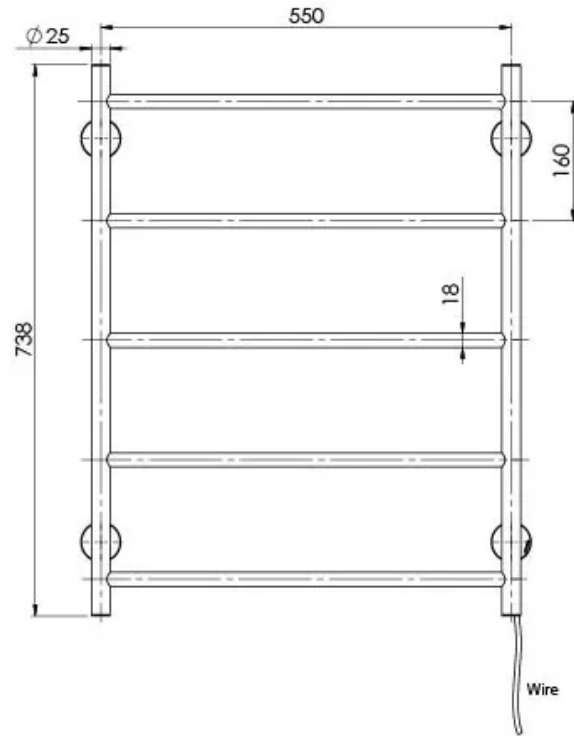

RADII

RADII HEATED TOWEL LADDER 550 X 740MM ROUND PLATE

SPECIFICATIONS

AVAILABLE IN

RA8750 CHR
Chrome

RA8750 BN
Brushed Nickel

RA8750 MB
Matte Black

RA8750-12
Brushed Gold

Electricity Input: 240V, 50Hz | Power Rating: 35W | IP Rating: IPX4 | Connection position: Bottom right |
Connection type: Plug-in or Hardwire

Please visit <https://www.phoenixtapware.com.au/warranty> to view the full warranty

While we aim to ensure the specifications shown are correct at time of printing, Phoenix Tapware reserves the right to make modifications without prior notice. Always use the physical product measurements for mark-ups and roughing-in as the line drawing shown may differ from the actual product over time. All measurements are shown in millimetres. Colours may vary from image shown.