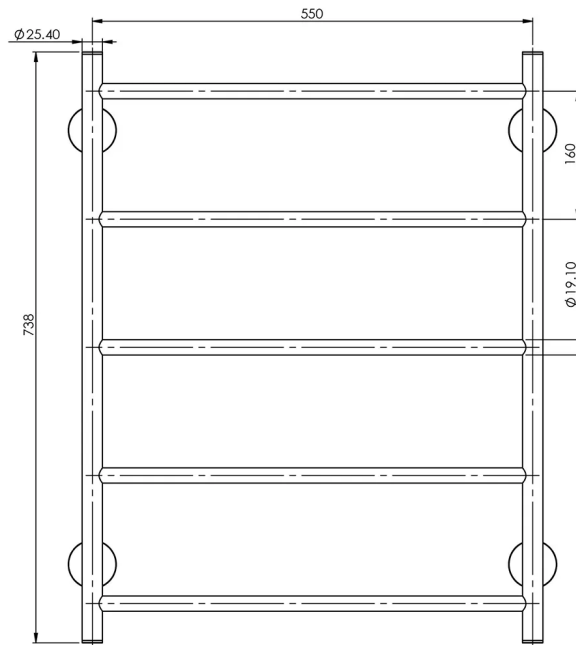

RADII

RADII TOWEL LADDER 550 X 740MM ROUND PLATE

SPECIFICATIONS

AVAILABLE IN

RA870 CHR
Chrome

RA870 BN
Brushed Nickel

RA870 MB
Matte Black

INFORMATION