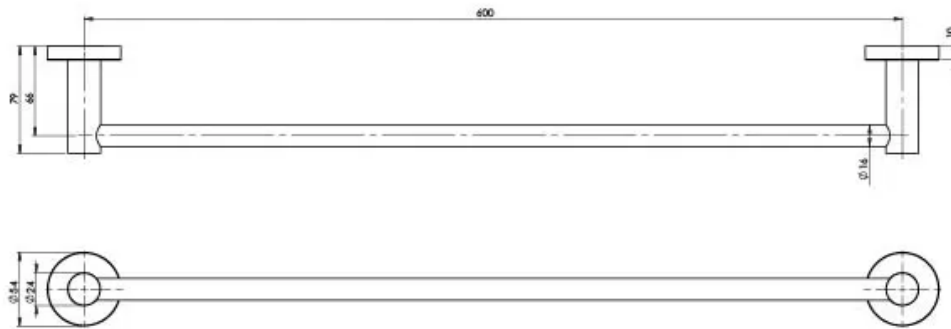

RADII SS

RADII SS 316 SINGLE TOWEL RAIL 600MM ROUND PLATE

SPECIFICATIONS

AVAILABLE IN

RA804-51
Stainless Steel

INFORMATION

MAINTENANCE AND CARE:

- All surfaces should be cleaned with mild liquid detergent or soap and water.
- Do not use cream cleaners or citrus based cleaning products, as they are abrasive.
- Use of unsuitable cleaning agents may damage the surface.
- Any damage caused in this way will not be covered by warranty.