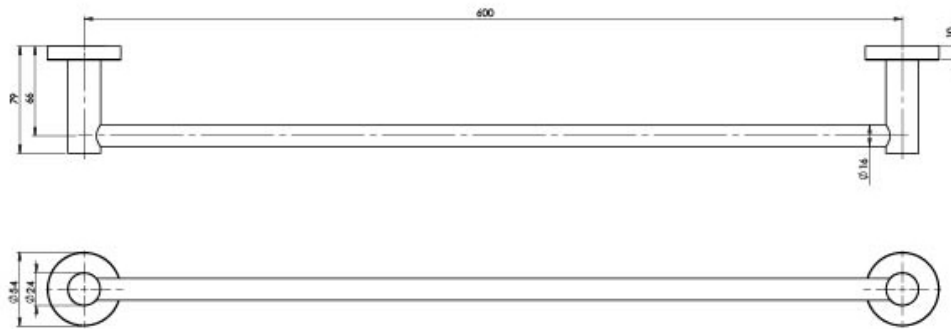

RADII

RADII SINGLE TOWEL RAIL 600MM ROUND PLATE

SPECIFICATIONS

AVAILABLE IN

RA804 CHR
Chrome

RA804 BN
Brushed Nickel

RA804 GM
Gun Metal

RA804-31
Brushed Carbon