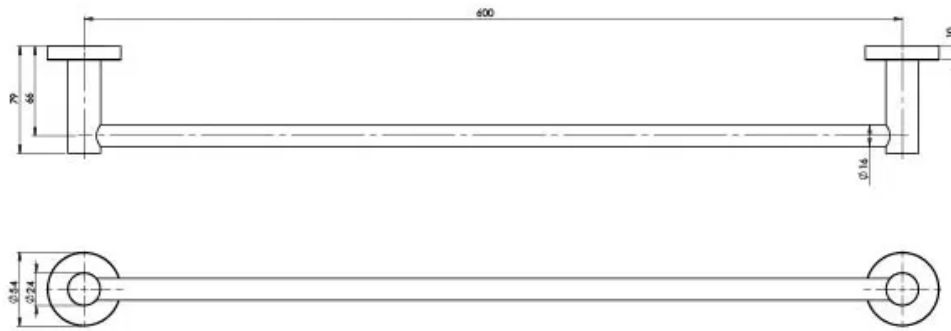

RADII

RADII SINGLE TOWEL RAIL 600MM ROUND PLATE

SPECIFICATIONS

AVAILABLE IN

RA804 CHR
Chrome

RA804 BN
Brushed Nickel

RA804 GM
Gun Metal

RA804 MB
Matte Black

Please visit <https://www.phoenixtapware.com.au/warranty> to view the full warranty

While we aim to ensure the specifications shown are correct at time of printing, Phoenix Tapware reserves the right to make modifications without prior notice. Always use the physical product measurements for mark-ups and roughing-in as the line drawing shown may differ from the actual product over time. All measurements are shown in millimetres. Colours may vary from image shown.