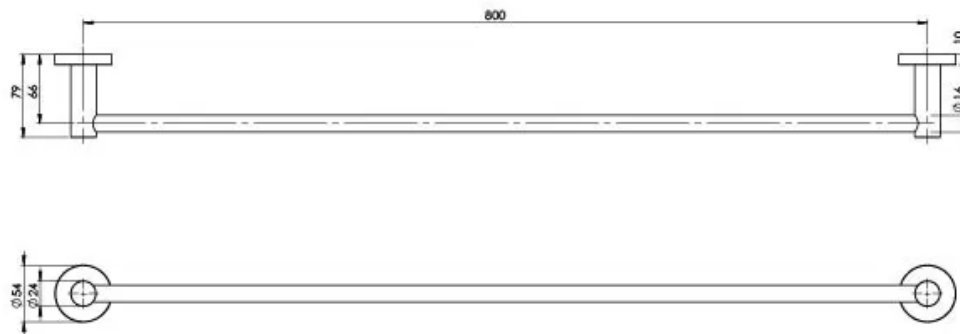

RADII SS

RADII SS 316 SINGLE TOWEL RAIL 800MM ROUND PLATE

SPECIFICATIONS

AVAILABLE IN

RA803-51
Stainless Steel

INFORMATION

MAINTENANCE AND CARE:

- All surfaces should be cleaned with mild liquid detergent or soap and water.
- Do not use cream cleaners or citrus based cleaning products, as they are abrasive.
- Use of unsuitable cleaning agents may damage the surface.
- Any damage caused in this way will not be covered by warranty.

Please visit <https://www.phoenixtapware.com.au/warranty> to view the full warranty

While we aim to ensure the specifications shown are correct at time of printing, Phoenix Tapware reserves the right to make modifications without prior notice. Always use the physical product measurements for mark-ups and roughing-in as the line drawing shown may differ from the actual product over time. All measurements are shown in millimetres. Colours may vary from image shown.