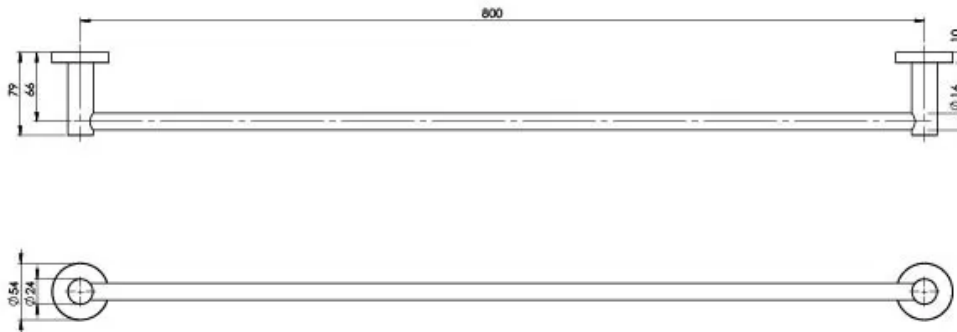

RADII

RADII SINGLE TOWEL RAIL 800MM ROUND PLATE

SPECIFICATIONS

AVAILABLE IN

RA803 CHR
Chrome

RA803 BN
Brushed Nickel

RA803 GM
Gun Metal

RA803 MB
Matte Black