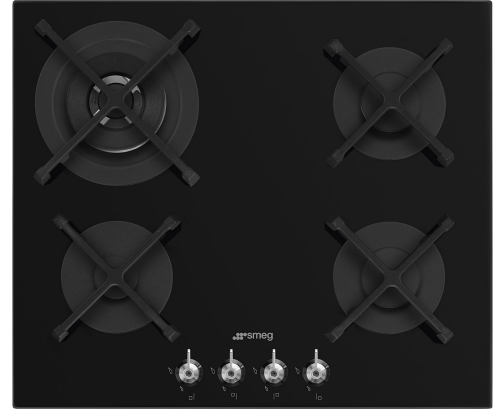

PV364NAU

Product Family	Hob
Built-in type	Ultra-low profile or Fully Flushed
Dimensions	60 cm
Power supply	Gas
Type	Gas
EAN code	8017709324711

Aesthetics

Aesthetic	Classic
Colour	Black
Finishing	Glass
Material	Glass
Glass type	Standard (clear)
Glass edge	Straight edge
Glass on Steel	Yes
Pan stands	Cast iron
Burners	Standard
Burners Material	Alluminium
Type of control setting	Control knobs
Control knob position	Front
No. of controls	4
Controls colour	Steel effect
Serigraphy colour	White

Programs / Functions

Total no. of cook zones	4
No. of gas cook zones	4

Options

Standard cut out	482-486x560-564 mm
------------------	--------------------

Technical Features

Front-left - Gas - Semi Rapid - 1.70 kW

5MP700PO

Hob knobs set - Cortina Cream/Old brass for Gas on Glass hobs

WOKGHU

Cast-Iron WOK Support

5MP700AO

Hob knobs set - Cortina Anthracite/Old brass for Gas on Glass hobs

5MP1GOGB3

Symbols glossary (TT)

Heavy duty cast iron pan stands: for maximum stability and strength.

Reinforced base: A reinforced base, developed exclusively by Smeg, consists of a steel layer fixed to the underside of the glass surface of all gas on glass hobs.