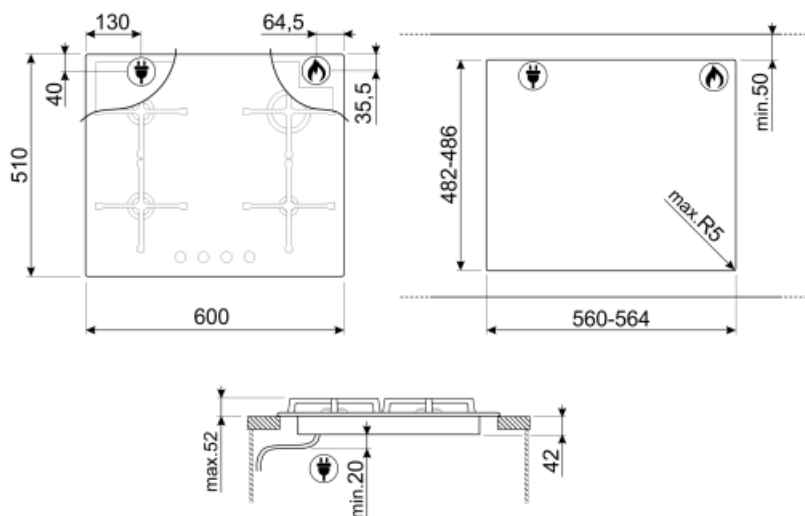

Technical Features

Front-left - Gas - Semi Rapid - 1.70 kW

Rear-centre - Gas - Semi Rapid - 1.70 kW

Rear-right - Gas - Rapid - 2.90 kW

Front-right - Gas - AUX - 1.00 kW

Gas safety valves   Yes   Automatic Ignition   Yes

Accessories Included

Cast iron wok support   1

Electrical Connection

Plug	(I) Australia	Type of electric cable	Single phase
Electrical connection rating (W)	1 W	Frequency (Hz)	50/60 Hz
Voltage (V)	220-240 V	Power supply cable length	120 cm

Gas Connection

Gas Type	G20 Natural gas	Other gas connections provided	Cylindrical
Gas connection	Conical	Gas connection rating (W)	31 W
Other gas nozzles included	G30 GPL Liquid gas