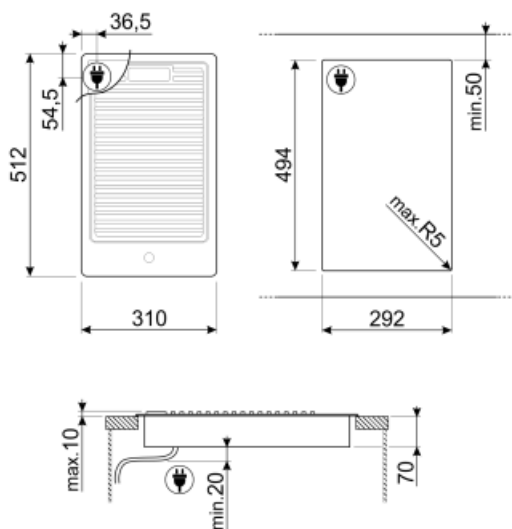

PGF30B

Product Family	Hob
Built-in type	Ultra-low profile
Dimensions	30 cm
Power supply	Electric
EAN code	8017709138028

Aesthetics

Aesthetic	Classic
Colour	Stainless steel
Finishing	Satin
Material	Stainless Steel
Type of steel	Brushed
Pan stands	Cast iron
Type of control setting	Control knobs
Control knob position	Front
Controls colour	Steel effect

Programs / Functions

Total no. of cook zones	1
No. of electric plate cook zones	1
Power levels	9

Options

Standard cut out	494x292 mm
------------------	------------

Technical Features

8th zone position	Central	8th zone power	1.80 kW
-------------------	---------	----------------	---------

Electrical Connection

Power supply cable length 120 cm

Gas Connection

Gas connection Cilindrical

Not included accessories

LGPGF-1

Aluminium connecting strip for PGF

6MP1PGF

6 Linea knobs for PGF hobs

Symbols glossary (TT)

- | | | | |
|--|---|---|--|
|  | Ultra-low profile: Installation of product with flat edge - height of 1 mm. |  | Heavy duty cast iron pan stands: for maximum stability and strength. |
|  | Knobs control | | |