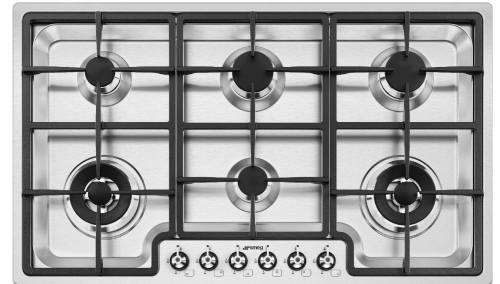

PGA96

Product Family	Hob
Built-in type	Ultra-low profile
Dimensions	90 cm
Power supply	Mixed
Type	Gas
EAN code	8017709161866

Aesthetics

Aesthetic	Classic
Colour	Stainless steel
Finishing	Satin
Material	Stainless Steel
Type of steel	Brushed
Pan stands	Cast iron
Burners	Standard
Burners Material	Alluminium
Type of control setting	Control knobs
Control knob position	Front
No. of controls	6
Controls colour	Steel effect
Serigraphy colour	Black

Programs / Functions

Total no. of cook zones	6
No. of gas cook zones	6

Options

Standard cut out	482x847 mm
------------------	------------

Technical Features

UR **UR**

Front-right - Gas - UR - 4.00 kW

Rear-right - Gas - Semi Rapid - 1.80 kW

WOKGHU
Cast-Iron WOK Support

6MP1PGF
6 Linea knobs for PGF hobs

Symbols glossary (TT)

- | | | | |
|--|---|---|---|
|  | Ultra-low profile: Installation of product with flat edge - height of 1 mm. |  | Heavy duty cast iron pan stands: for maximum stability and strength. |
|  | Knobs control |  | Ultra rapid burners: Powerful ultra rapid burners offer up to 5kw of power. |