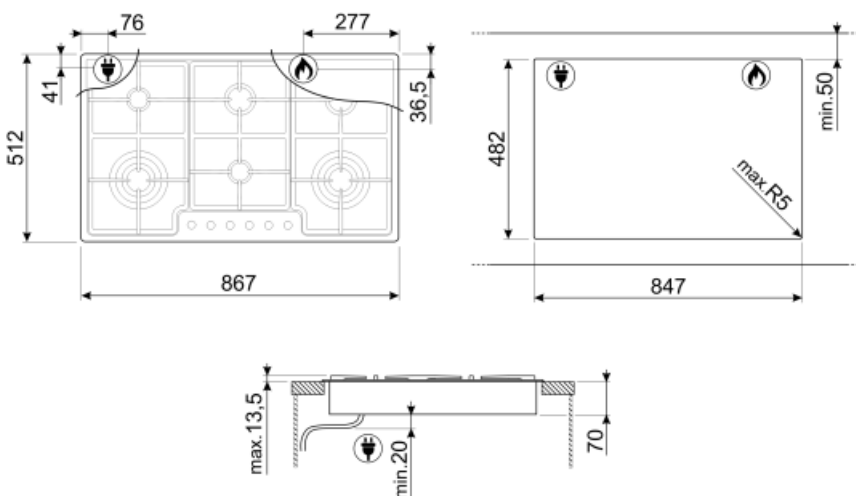

UR **UR**

Front-right - Gas - UR - 4.00 kW

Rear-right - Gas - Semi Rapid - 1.80 kW

Front-centre - Gas - AUX - 1.05 kW

Rear-centre - Gas - Semi Rapid - 1.80 kW

Rear-left - Gas - AUX - 1.05 kW

Front-left - Gas - UR - 4.00 kW

Gas safety valves   Yes   Automatic Ignition   Yes

Accessories Included

Cast iron wok support   2   Other accessories   Linea control knobs kit

Electrical Connection

Plug	(I) Australia	Frequency (Hz)	50/60 Hz
Electrical connection rating (W)	1 W	Power supply cable length	120 cm
Voltage (V)	220-240 V	Plug	I
Type of electric cable	Single phase		

Gas Connection

Gas Type	G20 Natural gas	Other gas nozzles included	G30 GPL Liquid gas
Gas connection	Conical	Gas connection rating (W)	14777.8 W