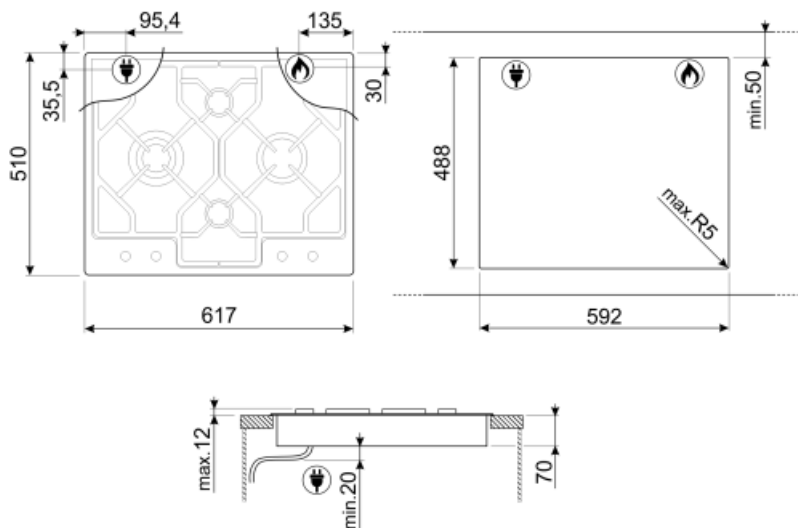

PGA64

Product Family	Hob
Built-in type	Ultra-low profile
Dimensions	60 cm
Power supply	Gas
Type	Gas
EAN code	8017709142162

Aesthetics

Aesthetic	Classic
Colour	Stainless steel
Finishing	Satin
Material	Stainless Steel
Type of steel	Brushed
Pan stands	Cast iron
Type of control setting	Control knobs
Control knob position	Front
No. of controls	4
Serigraphy colour	Black

Programs / Functions

Total no. of cook zones	4
No. of gas cook zones	4

Options

Standard cut out	488x592 mm
------------------	------------

Technical Features

Left - Gas - UR

Front-centre - Gas - AUX

Rear-centre - Gas - AUX

Right - Gas - Rapid

Gas safety valves Yes Automatic Ignition Yes

Accessories Included

Cast iron wok support 1

Electrical Connection

Power supply cable length 120 cm

Gas Connection

Gas Type	G20 Natural gas	Other gas connections provided	Conical
Gas connection	Cilindrical	Gas connection rating (W)	9666.67 W
Other gas nozzles included	G30 GPL Liquid gas		

Not included accessories

6MP1PGF

6 Linea knobs for PGF hobs

Symbols glossary (TT)

- | | | | |
|--|---|---|---|
|  | Ultra-low profile: Installation of product with flat edge - height of 1 mm. |  | Heavy duty cast iron pan stands: for maximum stability and strength. |
|  | Knobs control |  | Ultra rapid burners: Powerful ultra rapid burners offer up to 5kw of power. |