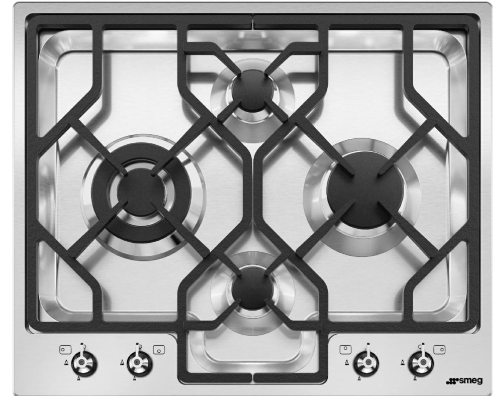

PGA64

Product Family	Hob
Built-in type	Ultra-low profile
Dimensions	60 cm
Power supply	Gas
Type	Gas
EAN code	8017709142162

Aesthetics

Aesthetic	Classic
Colour	Stainless steel
Finishing	Satin
Material	Stainless Steel
Type of steel	Brushed
Pan stands	Cast iron
Type of control setting	Control knobs
Control knob position	Front
No. of controls	4
Serigraphy colour	Black

Programs / Functions

Total no. of cook zones	4
No. of gas cook zones	4

Options

Standard cut out	488x592 mm
------------------	------------

Technical Features

Left - Gas - UR

Front-centre - Gas - AUX

Rear-centre - Gas - AUX

Right - Gas - Rapid

Gas safety valves Yes Automatic Ignition Yes

Accessories Included

Cast iron wok support 1

Electrical Connection

Power supply cable length 120 cm

Gas Connection

Gas Type	G20 Natural gas	Other gas connections provided	Conical
Gas connection	Cilindrical	Gas connection rating (W)	9666.67 W
Other gas nozzles included	G30 GPL Liquid gas		

Not included accessories

6MP1PGF

6 Linea knobs for PGF hobs

Symbols glossary (TT)

- | | | | |
|--|---|---|---|
|  | Ultra-low profile: Installation of product with flat edge - height of 1 mm. |  | Heavy duty cast iron pan stands: for maximum stability and strength. |
|  | Knobs control |  | Ultra rapid burners: Powerful ultra rapid burners offer up to 5kw of power. |