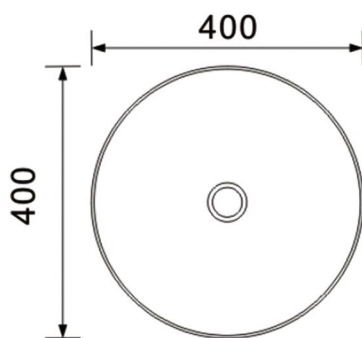

### Product Information

<b>Code</b>	OT4000MB
<b>Size</b>	400x400x125mm
<b>Mounting</b>	Above Counter
<b>Features</b>	French Fluted Detail Design Matte Black Finish Round
<b>Gross Weight</b>	Approximately 9.0 kg

\*\* Waste not included \*\*

Top View

Side View

Note: Due to the nature of the material, dimensions should be used only as a guide, each sink can vary 1-2%. It is recommended that the sink is measured on site before cabinetry is built.