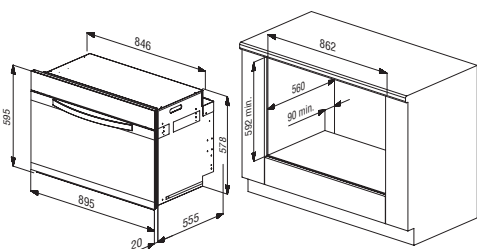

Multifunction Oven – XXXL 133 Litre

Model: OMF9042X

- 15 functions
- Dual point, high mount lighting
- Residual heat temperature indicator
- Electronic Intelli-Logic touch controls
- Energy efficiency Class **A**
- Boost rapid heating
- Power save mode
- Meat Probe
- Convection Hot Air Frying capable
- 1 shallow and 1 deep tray with **EzyKleen** enamel
- 2 metal grills, 1 grill pan insert
- 2 fully adjustable telescopic guides
- Premium soft close door
- Easy access fully removable glass panes with snap lock convenience