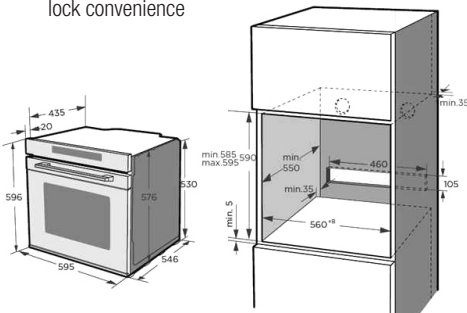

- Black Krystal glass aesthetic with stainless steel trim and handle
- 15 functions with 5 convenient cooking levels
- Soft close and soft open doors
- Single point, high mount lighting
- Thermally activated control knobs with I.D.D Interactive Digital Display
- Precision Plus, electronic thermostat temp control
- Boost rapid heating 150°C in 4 minutes
- Convection Hot Air Frying capable
- 1 **Safety stop** extendable telescopic guide for safe operation
- Touch control, electronic timer and clock
- Recessed grill for protection and safety
- Child safety lock, Fully removable door
- 1 baking tray with wire insert, 2 wire racks
- Sabbath mode
- Progressive preheat temperature increase indicator
- Energy saving Eco residual heat function
- Pause and resume convenience
- Easy access fully removable glass panes with snap lock convenience