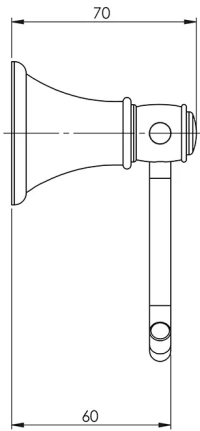

NOSTALGIA

NOSTALGIA HAND TOWEL HOLDER

SPECIFICATIONS

AVAILABLE IN

NS893 CHR
Chrome

NS893-40
Brushed Nickel

NS893-33
Antique Black

INFORMATION