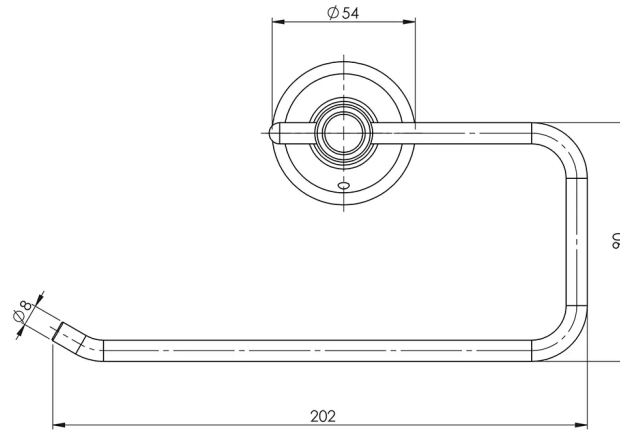

NOSTALGIA

NOSTALGIA HAND TOWEL HOLDER

SPECIFICATIONS

AVAILABLE IN

NS893 CHR
Chrome

NS893-40
Brushed Nickel

NS893-33
Antique Black

INFORMATION