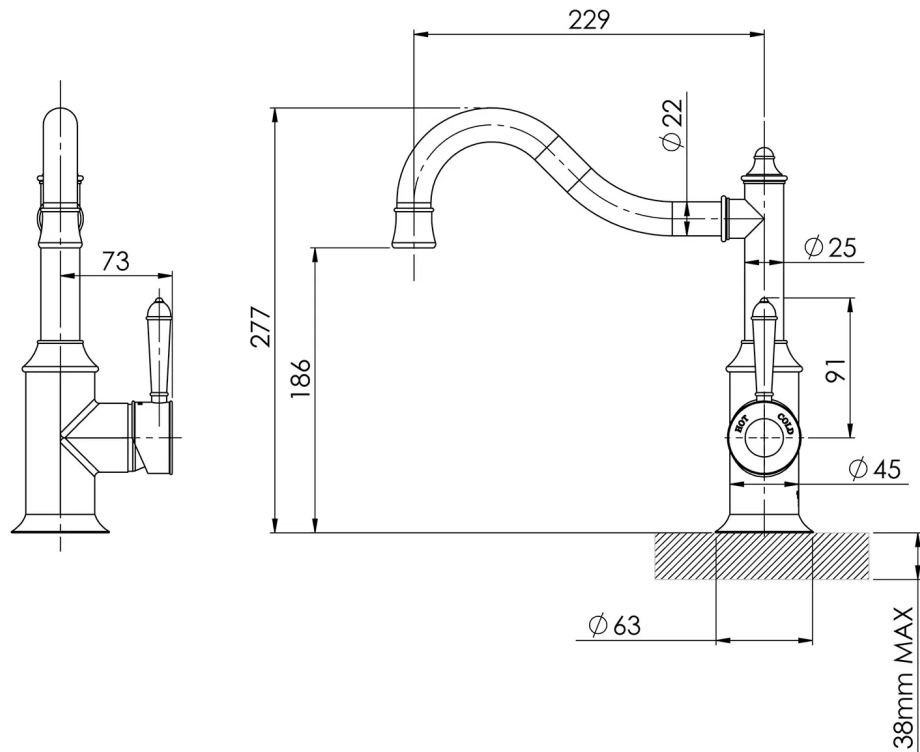

NOSTALGIA

NOSTALGIA SINK MIXER 220MM SHEPHERDS CROOK

SPECIFICATIONS

AVAILABLE IN

NS738 CHR
Chrome

NS738-40
Brushed Nickel

NS738-33
Antique Black

NS738-62
Chrome / Natural White

Please visit <https://www.phoenixtapware.com.au/warranty> to view the full warranty

While we aim to ensure the specifications shown are correct at time of printing, Phoenix Tapware reserves the right to make modifications without prior notice. Always use the physical product measurements for mark-ups and roughing-in as the line drawing shown may differ from the actual product over time. All measurements are shown in millimetres. Colours may vary from image shown.