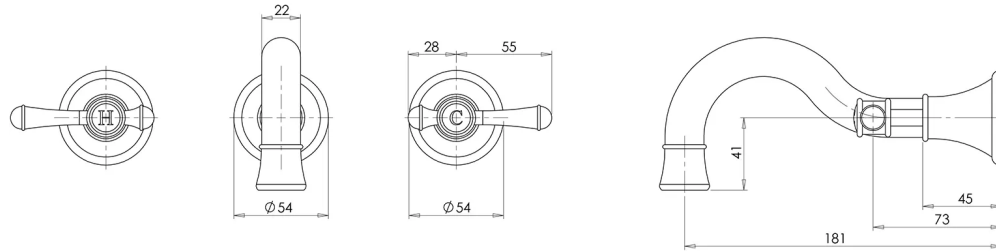

NOSTALGIA

NOSTALGIA LEVER BASIN BATH SET 180MM SHEPHERDS CROOK

SPECIFICATIONS

AVAILABLE IN

NS1127-00
Chrome

NS1127-40
Brushed Nickel

NS1127-33
Antique Black

INFORMATION

Please visit <https://www.phoenixtapware.com.au/warranty> to view the full warranty

While we aim to ensure the specifications shown are correct at time of printing, Phoenix Tapware reserves the right to make modifications without prior notice. Always use the physical product measurements for mark-ups and roughing-in as the line drawing shown may differ from the actual product over time. All measurements are shown in millimetres. Colours may vary from image shown.