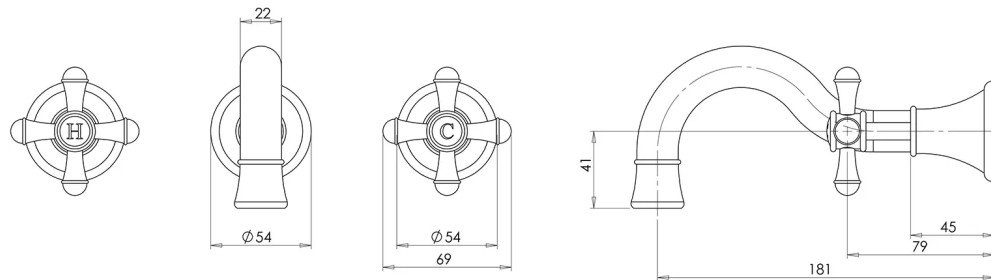

NOSTALGIA

NOSTALGIA BASIN BATH SET 180MM SHEPHERDS CROOK

SPECIFICATIONS

AVAILABLE IN

NS1126-00
Chrome

INFORMATION

Temperature Rating
1 - 75°C

Pressure Rating
150 - 500kPa