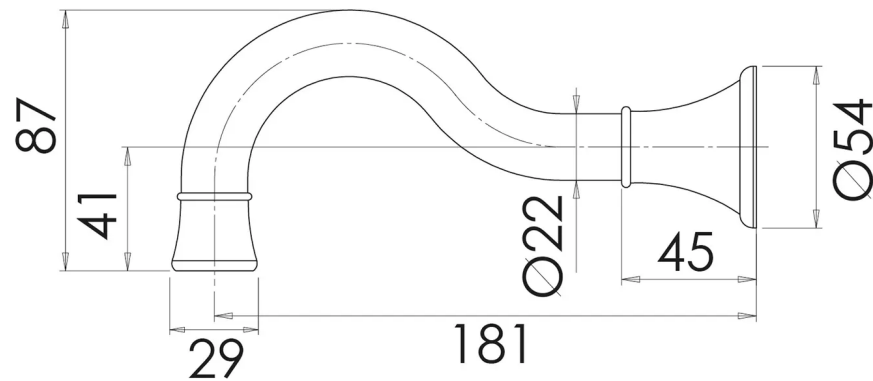

NOSTALGIA

NOSTALGIA BASIN BATH OUTLET 180MM SHEPHERD CROOK

SPECIFICATIONS

AVAILABLE IN

NS0900-00
Chrome

NS0900-40
Brushed Nickel

NS0900-33
Antique Black

INFORMATION