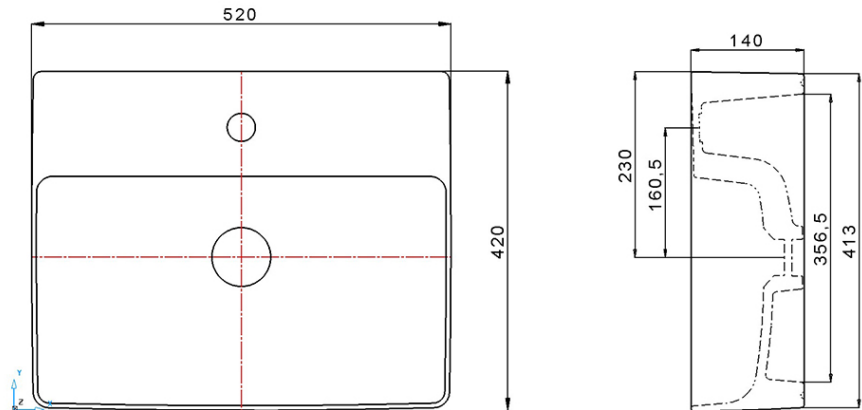

Grace Neu 500 CT Basin

White 1 Tap Hole

Product Image

Product Details

SKU:	NO48MUL01
Brand:	Argent
Range:	Grace
Warranty:	10 Years
Product Width:	520 mm
Product Depth:	420 mm
WELS:	N/A

Additional Features

Technical Specification

Required Product

Recommended Products

Series K316-D PUW 32mm 2 Piece

Additional Notes

* Thin Edge Lip Profile

Note: All dimensions are in millimetres and are subject to normal manufacturing variations. Always use the physical product measurements for cut-outs and rough-ins as the technical details shown may differ from the actual product. Use acetic cured silicone sealant. Do not use epoxy type adhesives. Clean with damp cloth. Do not use abrasive cleaners, liquids or pastes.