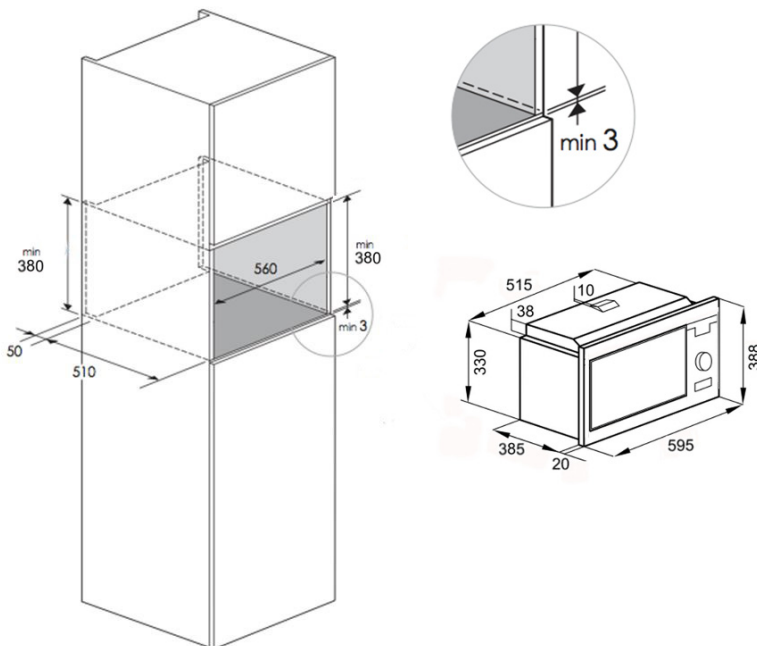

Model: MWG4511

- Traditional grill
- 8 pre-set cooking programmes
- Automatic multi-stage cooking
- 5 microwave power settings with maximum of 900W
- 1,100W grill power
- Microwave Quick-Start function
- 2 defrost functions, time/weight
- 2 microwave/grill combi functions
- Child safety lock on controls

NOTE: AS THIS MICROWAVE IS A BUILT IN MODEL
NO TRIM KIT IS REQUIRED