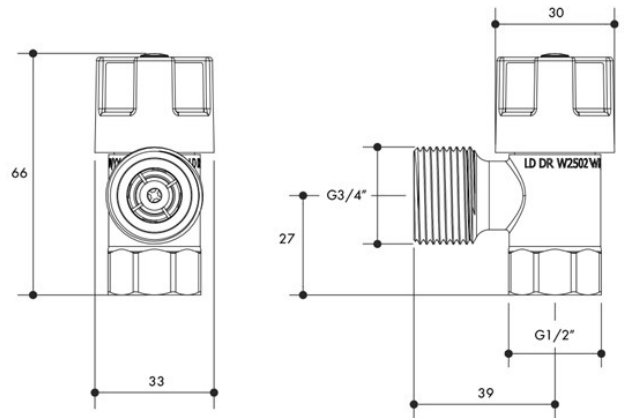

MT2015

Product Specifications

Washing Machine Stop Modular 1/4 Turn With Ceramic Disc

Unit is shipped in 1 per box

FEATURES

- Check Valve:** Yes
- Finish:** Chrome Plated
- Original Ceramic Disc :** Yes
- Watermarked:** Yes

SPECIFICATIONS

Maximum Water Pressure (KPa): 1000

WARRANTY

12 months on Product or Parts

Austworld Commodities Pty Ltd ABN: 88 374 217 957 ACN: 88 374 217 957

MT MONOPOLY™
TAPWARE

This information must only be used for accessing a products suitability for your specific application. The information remains the intellectual property of Austworld and must not be used or reproduced for any other purpose without Austworld's prior written permission.