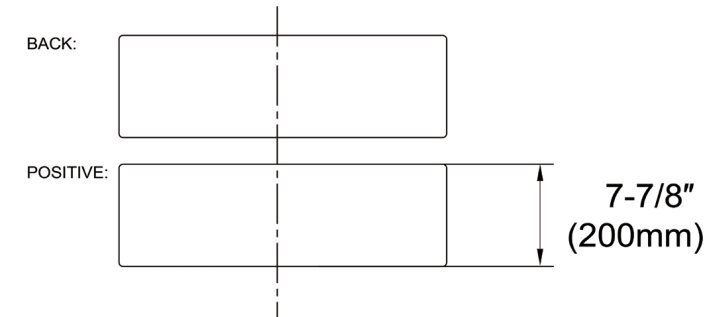

# Butlers Essentials Sinks

530X400X200MM

## SPECIFICATIONS

PRODUCT CODE	MCS3400
STYLE	Straight facing sink
DIMENSIONS	530W x 400D x 200H
MATERIAL	Ceramic
WATER CAPACITY	40L