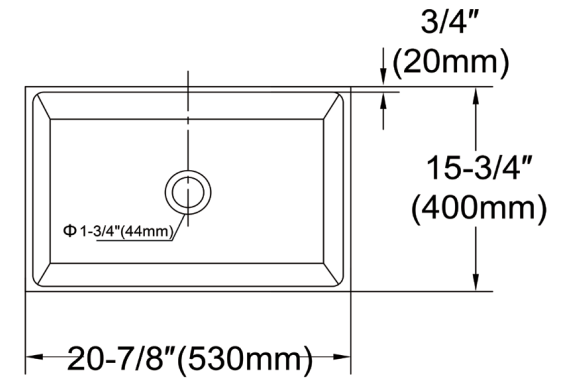

# Butlers Essentials Sinks

530X400X200MM

## SPECIFICATIONS

PRODUCT CODE	MCS3400
STYLE	Straight facing sink
DIMENSIONS	530W x 400D x 200H
MATERIAL	Ceramic
WATER CAPACITY	40L

While we aim to ensure specifications are correct at the time of publication, OTTI reserves the right to make modifications without prior notice. Physical colour may vary from image shown.

All measurements are shown in millimetres. Always use physical product measurements for mark-ups and roughing-in as the technical drawing may differ from actual product received.