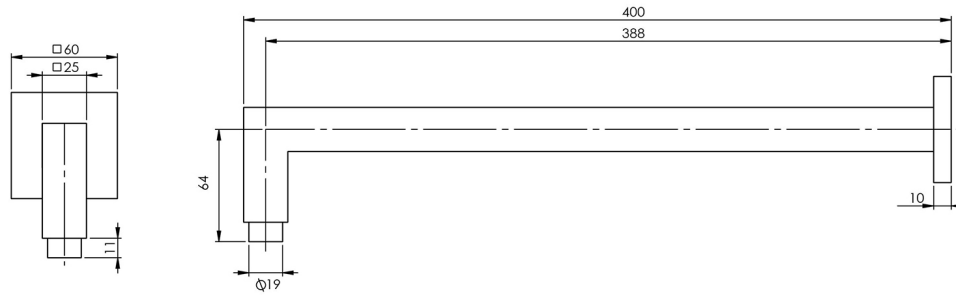

LEXI

LEXI SHOWER ARM 400MM SQUARE

SPECIFICATIONS

AVAILABLE IN

LE6000-00
Chrome

LE6000-40
Brushed Nickel

LE6000-30
Gun Metal

LE6000-31
Brushed Carbon

LE6000-10
Matte Black

INFORMATION

Temperature Rating
1 - 75°C

Pressure Rating
150 - 500kPa

MAINTENANCE AND CARE:

- All surfaces should be cleaned with mild liquid detergent or soap and water.
- Do not use cream cleaners or citrus based cleaning products, as they are abrasive.
- Use of unsuitable cleaning agents may damage the surface.
- Any damage caused in this way will not be covered by warranty.

Please visit <https://www.phoenixtapware.com.au/warranty> to view the full warranty

While we aim to ensure the specifications shown are correct at time of printing, Phoenix Tapware reserves the right to make modifications without prior notice. Always use the physical product measurements for mark-ups and roughing-in as the line drawing shown may differ from the actual product over time. All measurements are shown in millimetres. Colours may vary from image shown.

Ph: +61 3 9780 4200
20/12/2023
phoenixtapware.com.au