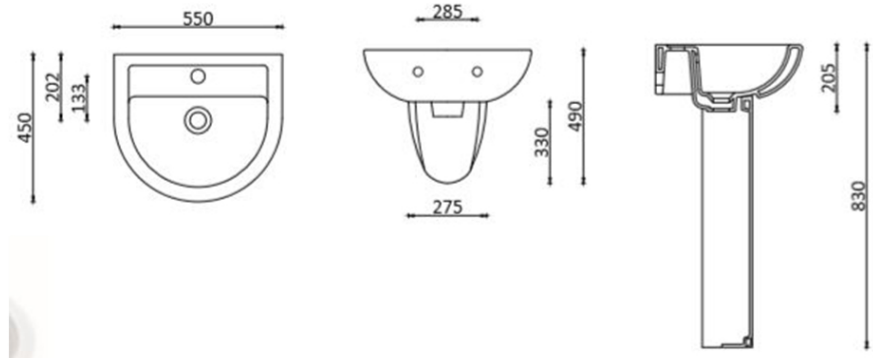

Mode 550 Wall Basin

1 Tap Hole

Product Image

Product Details

SKU:	KO04LVB01
Brand:	Argent
Range:	Mode
Warranty:	10 Years
Product Width:	550 mm
Product Depth:	450 mm
WELS:	N/A

Additional Features

Technical Specification

Required Product

Recommended Products

Series K316-D PUW 32mm 2 Piece

Additional Notes

* AS1428 Dimensional Compliant

Note: All dimensions are in millimetres and are subject to normal manufacturing variations. Always use the physical product measurements for cut-outs and rough-ins as the technical details shown may differ from the actual product. Use acetic cured silicone sealant. Do not use epoxy type adhesives. Clean with damp cloth. Do not use abrasive cleaners, liquids or pastes.