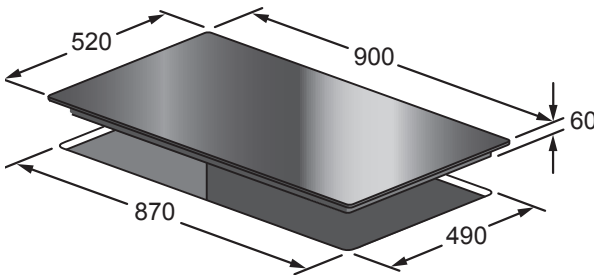

Induction Cooktop 90cm

Model: ICT9030

- 90cm induction cooktop with quartz grey graphics
- Premium finished bevelled edges
- Electronic sensor touch controls with 9 heating levels, Plus Boost
- Five timers one for each zone
- Keep warm 70°C setting
- Bridging on 2 zones, allowing for BBQ griddle plate cooking
- Boost high power 3.5kw
- Pause/Resume function
- Child safety lock
- Auto-Stop in case of accidental start, long absence, overflow, over temperature
- Residual heat indicators for each zone
- 5 induction zones - with 7 cooking options