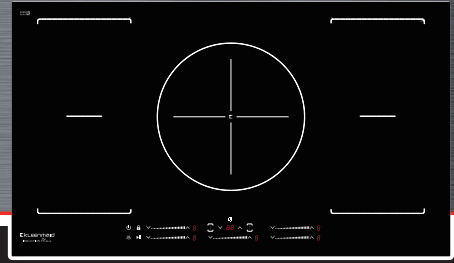

Induction Cooktop 90cm

Model: ICT9030

- 90cm induction cooktop with quartz grey graphics
- Premium finished bevelled edges
- Electronic sensor touch controls with 9 heating levels, Plus Boost
- Five timers one for each zone
- Keep warm 70°C setting
- Bridging on 2 zones, allowing for BBQ griddle plate cooking
- Boost high power 3.5kw
- Pause/Resume function
- Child safety lock
- Auto-Stop in case of accidental start, long absence, overflow, over temperature
- Residual heat indicators for each zone
- 5 induction zones - with 7 cooking options