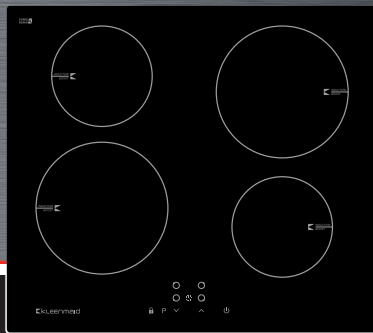

Induction Cooktop 60cm

Model: ICT6020

- 60cm Induction cooktop with quartz grey graphics
- Square 'C' shaped edges
- 4 cooking zones
- Touch controls with 9 power levels and boost
- Four timers
- Child safety lock
- Residual heat indicators
- Auto-Stop in case of accidental start, long absence, overflow, over temperature
- Arsenic Free Glass
- Voltage Power Guard

Voltage Power Guard

Arsenic Free Glass

Boost

Residual Heat Indicator

Child Safety Lock

5 Zone Induction

Spill Protection

Glass Surface Mounted