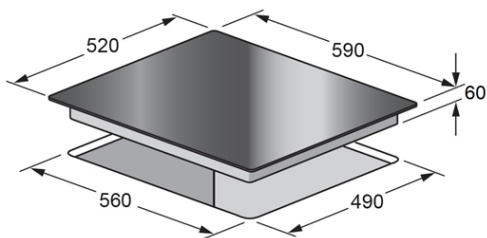

Induction Cooktop 60cm

Model: ICT6020

- 60cm Induction cooktop with quartz grey graphics
- Square 'C' shaped edges
- 4 cooking zones
- Touch controls with 9 power levels and boost
- Four timers
- Child safety lock
- Residual heat indicators
- Auto-Stop in case of accidental start, long absence, overflow, over temperature
- Arsenic Free Glass
- Voltage Power Guard