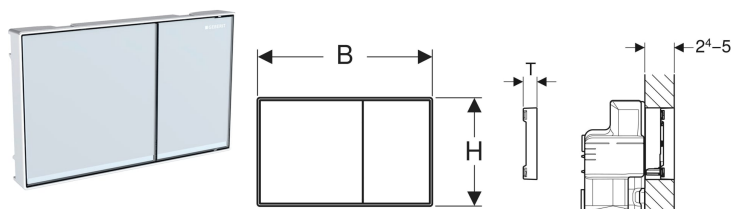

Geberit Sigma60 actuator plate for dual flush, surface-even

Example image

Application purposes

- For flush actuation with Sigma concealed cisterns 8 cm, range 2016
- For covering thicknesses 24–50 mm
- Not suitable for Geberit Duofix elements for wall-hung WC, barrier-free

Characteristics

- Range 2016
- Front actuation
- Surface-even actuation
- Sound-absorbing actuator rods, tool-free fast adjustment

Scope of delivery

- Compensation frame
- 2 spacers
- 2 distance bolts
- 2 actuator rods
- Protection plate
- Fastening material

Art. no.	Colour / surface	Material designation	B	H	T
115.640.SI.1	Buttons: white Design stripes: mirrored Frame: bright chrome-plated	Die-cast zinc / glass	21.4 cm	13.2 cm	2.5 cm
115.640.SJ.1	Buttons: black Design stripes: mirrored Frame: bright chrome-plated	Die-cast zinc / glass	21.4 cm	13.2 cm	2.5 cm
115.640.GH.1	Buttons: chrome-plated, brushed, easy-to-clean coated Design stripes and frame: bright chrome-plated	Die-cast zinc	21.4 cm	13.2 cm	2.5 cm