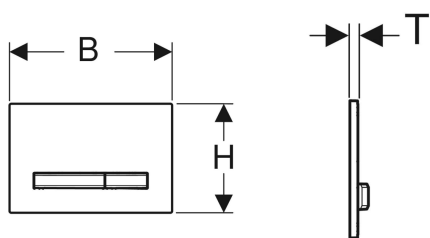

Geberit Sigma50 actuator plate for dual flush, metal colour chrome-plated

Example image

Application purposes

- For flush actuation with Sigma concealed cisterns

Characteristics

- Front actuation

- Easy-to-clean coated actuator buttons
- Sound-absorbing actuator rods, tool-free fast adjustment

Technical data

Actuation force | < 20 N

Scope of delivery

- Mounting frame
- 2 distance bolts
- 2 actuator rods

Art. no.	Reece no.	Colour / surface	Material designation	B	H	T
115.788.11.2		Base plate and buttons: chrome-plated Cover plate: white	Die-cast zinc / plastic	24.6 cm	16.4 cm	1.3 cm
115.788.21.2	9509307	Base plate and buttons: chrome-plated Cover plate: bright chrome-plated	Die-cast zinc / brass	24.6 cm	16.4 cm	1.2 cm
115.788.DW.2		Base plate and buttons: chrome-plated Cover plate: black	Die-cast zinc / plastic	24.6 cm	16.4 cm	1.3 cm
115.788.GH.2	9509308	Base plate and buttons: chrome-plated Cover plate: chrome-plated, brushed, easy-to-clean coated	Die-cast zinc / brass	24.6 cm	16.4 cm	1.2 cm
115.788.SD.2		Base plate and buttons: chrome-plated Cover plate: smoked glass reflective	Die-cast zinc / glass	24.6 cm	16.4 cm	1.4 cm
115.788.JM.2		Base plate and buttons: chrome-plated Cover plate: Mustang slate	Die-cast zinc / slate	24.6 cm	16.4 cm	1.4 cm
115.788.JV.2	1836017	Base plate and buttons: chrome-plated Cover plate: concrete look	Die-cast zinc / ceramic	24.6 cm	16.4 cm	1.4 cm
115.788.JX.2	1836013	Base plate and buttons: chrome-plated Cover plate: black walnut	Die-cast zinc / wood (natural product)	24.6 cm	16.4 cm	1.4 cm

Accessories

- Geberit DuoFresh module with automatic actuation and insert for Geberit DuoFresh stick, for Sigma concealed cistern 8 cm
- Geberit extension set for Sigma, Omega and Kappa concealed cisterns