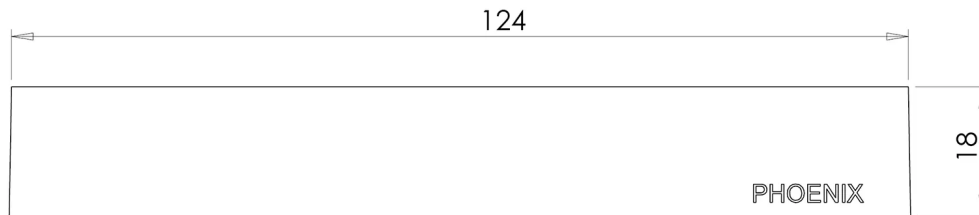

GLOSS

GLOSS SOAP DISH

SPECIFICATIONS

AVAILABLE IN

GS895
Chrome

GS895-40
Brushed Nickel

GS895-31
Brushed Carbon

GS895 MB
Matte Black

Please visit <https://www.phoenixtapware.com.au/warranty> to view the full warranty

While we aim to ensure the specifications shown are correct at time of printing, Phoenix Tapware reserves the right to make modifications without prior notice. Always use the physical product measurements for mark-ups and roughing-in as the line drawing shown may differ from the actual product over time. All measurements are shown in millimetres. Colours may vary from image shown.