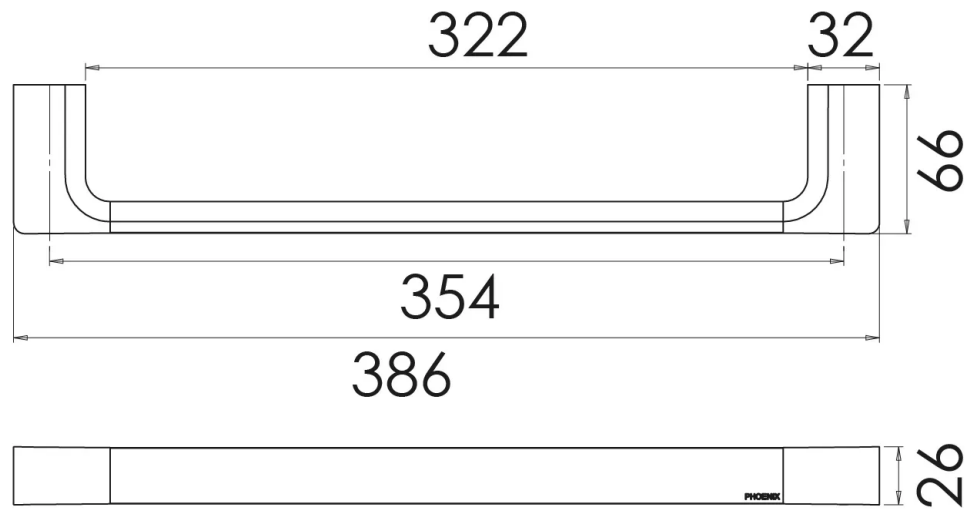

## SPECIFICATIONS

Please visit <https://www.phoenixtapware.com.au/warranty> to view the full warranty

While we aim to ensure the specifications shown are correct at time of printing, Phoenix Tapware reserves the right to make modifications without prior notice. Always use the physical product measurements for mark-ups and roughing-in as the line drawing shown may differ from the actual product over time. All measurements are shown in millimetres. Colours may vary from image shown.