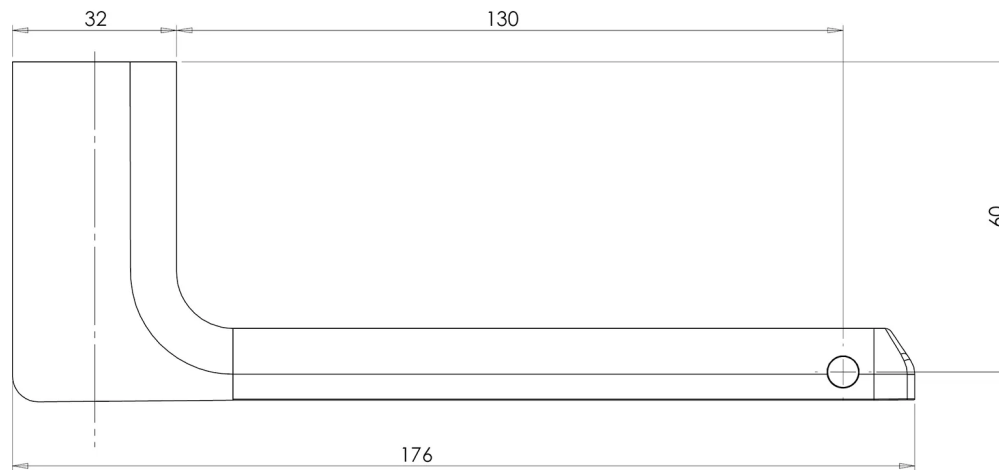

GLOSS

GLOSS TOILET ROLL HOLDER

SPECIFICATIONS

AVAILABLE IN

GS892
Chrome

GS892-40
Brushed Nickel

GS892-31
Brushed Carbon

GS892 MB
Matte Black

Please visit <https://www.phoenixtapware.com.au/warranty> to view the full warranty

While we aim to ensure the specifications shown are correct at time of printing, Phoenix Tapware reserves the right to make modifications without prior notice. Always use the physical product measurements for mark-ups and roughing-in as the line drawing shown may differ from the actual product over time. All measurements are shown in millimetres. Colours may vary from image shown.