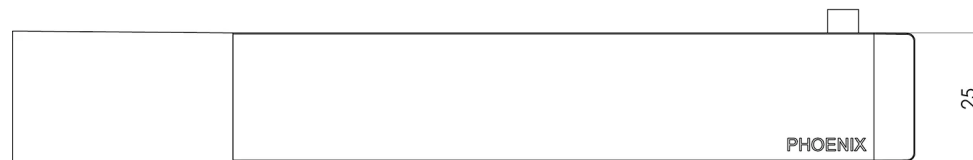

GLOSS

GLOSS TOILET ROLL HOLDER

SPECIFICATIONS

AVAILABLE IN

GS892
Chrome

GS892-40
Brushed Nickel

GS892-31
Brushed Carbon

GS892 MB
Matte Black