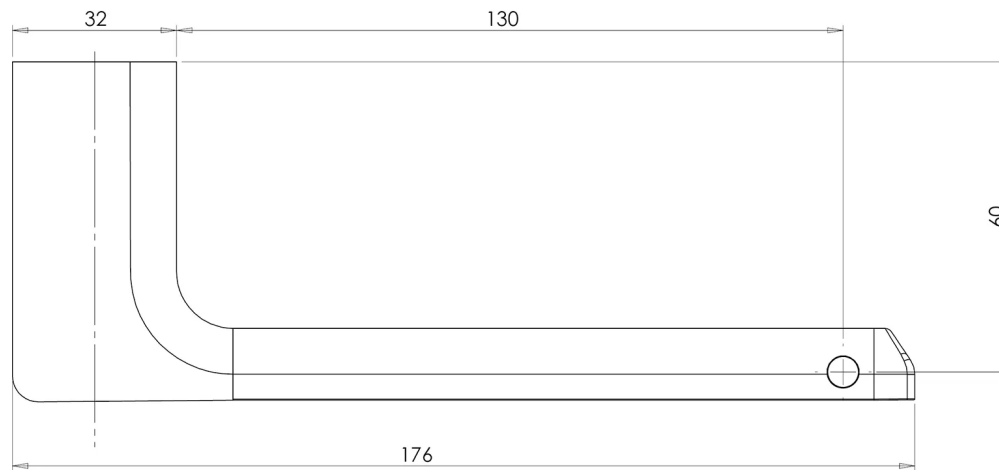

GLOSS

GLOSS TOILET ROLL HOLDER

SPECIFICATIONS

AVAILABLE IN

INFORMATION

MAINTENANCE AND CARE:

- All surfaces should be cleaned with mild liquid detergent or soap and water.
- Do not use cream cleaners or citrus based cleaning products, as they are abrasive.
- Use of unsuitable cleaning agents may damage the surface.
- Any damage caused in this way will not be covered by warranty.

Please visit <https://www.phoenixtapware.com.au/warranty> to view the full warranty

While we aim to ensure the specifications shown are correct at time of printing, Phoenix Tapware reserves the right to make modifications without prior notice. Always use the physical product measurements for mark-ups and roughing-in as the line drawing shown may differ from the actual product over time. All measurements are shown in millimetres. Colours may vary from image shown.

Ph: +61 3 9780 4200
17/07/2023
phoenixtapware.com.au