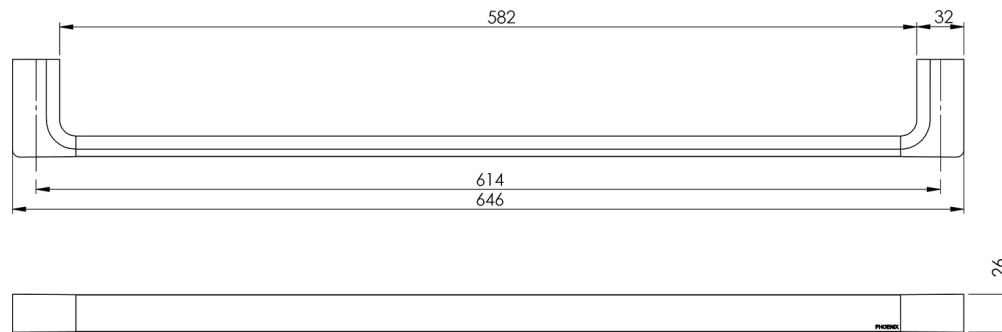

GLOSS

GLOSS SINGLE TOWEL RAIL 600MM

SPECIFICATIONS

AVAILABLE IN

GS804
Chrome

GS804-40
Brushed Nickel

GS804-31
Brushed Carbon

GS804 MB
Matte Black

GS804-12
Brushed Gold

INFORMATION

MAINTENANCE AND CARE:

- All surfaces should be cleaned with mild liquid detergent or soap and water.
- Do not use cream cleaners or citrus based cleaning products, as they are abrasive.
- Use of unsuitable cleaning agents may damage the surface.
- Any damage caused in this way will not be covered by warranty.

Please visit <https://www.phoenixtapware.com.au/warranty> to view the full warranty

While we aim to ensure the specifications shown are correct at time of printing, Phoenix Tapware reserves the right to make modifications without prior notice. Always use the physical product measurements for mark-ups and roughing-in as the line drawing shown may differ from the actual product over time. All measurements are shown in millimetres. Colours may vary from image shown.

Ph: +61 3 9780 4200
10/10/2023
phoenixtapware.com.au