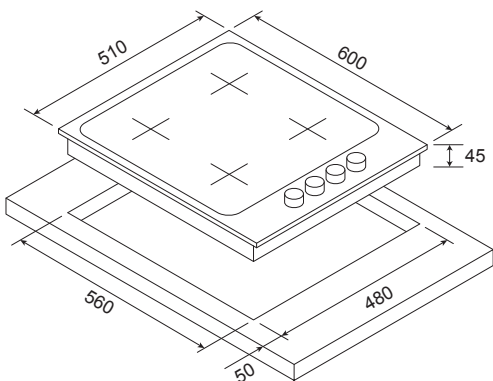

Gas Cooktop 60cm

Model: GCTK6012

- Traditional styling
- Gas on glass construction
- 4 burners including a 3.6kW triple ring wok burner
- New E.E.B. Energy Efficient Burners for rapid heat at less cost
- Maxi-Flow adjustment provides 27% more flame control
- Cast iron pan supports
- Arsenic free glass for recycling
- Electronic one touch automatic ignition
- Control knobs side mounted
- Flame safe protection
- Includes L.P.G conversion kit