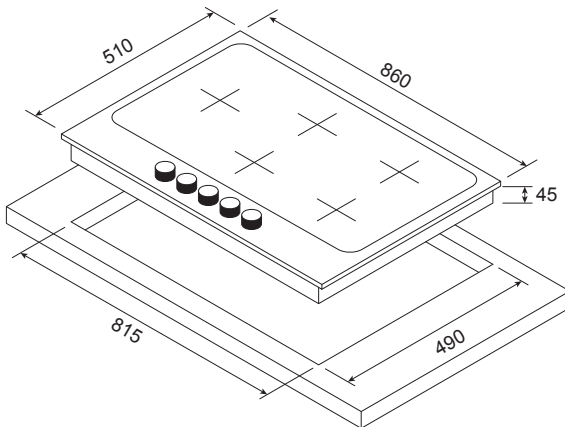

# Gas Cooktop 90cm

Model: GCT9012

- Traditional styling in stainless steel
- 5 burners including a 3.6 kW triple crown wok burner
- New E.E.B. Energy Efficient Burners for rapid heat at less cost
- Flame Safe protection
- Cast iron pan supports
- Under knob electronic, one touch auto ignition
- Control knobs front mounted
- Includes L.P.G. conversion kit

Flame Safe

Natural Gas  
and LPG

Above top

Energy Efficient  
Burners

These dimensions are provided as a general guide only and should not be used for designing or constructing cabinetry or for installation.