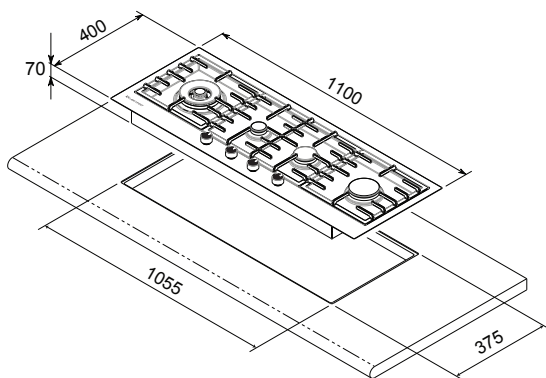

Flush Mount Gas Cooktop 110cm

Model: GCT11030

- Stunning slimline stainless steel construction
- Commercial grade, cast iron, pan supports
- 4 burners including a 4kW triple crown wok burner
- New E.E.B. Energy Efficient Burners for rapid heat at less cost
- Electronic, one touch, under knob, automatic ignition
- Black silhouette control knobs, front mounted
- Flame Safe protection
- **LaserDure** permanent control panel markings
- Maxi-Flow adjustment provides 27% more flame control
- Includes L.P.G. conversion kit

Flame Safe

Maxi-Flow Adjustment

Natural Gas and LPG

Energy Efficient Burners

Flush top

Above top

These dimensions are provided as a general guide only and should not be used for designing or constructing cabinetry or for installation.