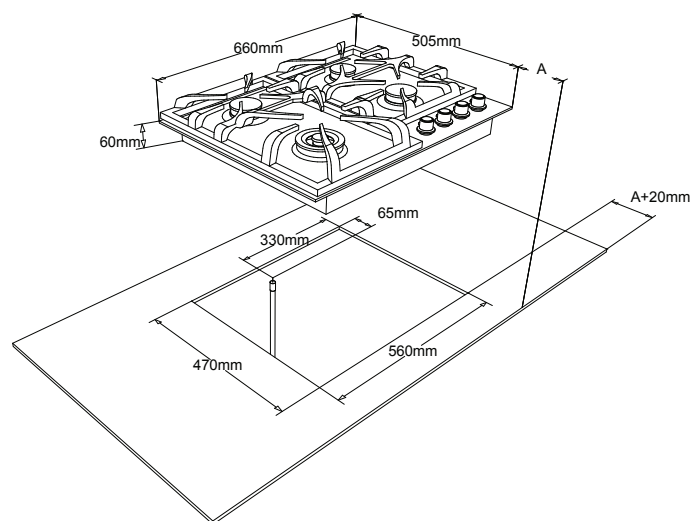

FIG604B1 N/L

66CM CERAMIC GLASS GAS COOKTOP

PRODUCT INFORMATION

| | |
|--------------------------------|-----------------------|
| Overall Dimensions (mm) | 660 x 505 x 60mm |
| Controls | Stainless steel knobs |
| Power | 220-240V/50Hz, 1A Max |
| Cutout | 560 x 470mm |
| Safety devices | Flame failure |
| Pan support | Cast-iron |
| Ignition | Electronic |
| Gas type | NG or LPG |
| Solid brass burners | 4 |
| WOK Burner | 0.5 - 22MJ/h* |
| Large Burner | 10.2MJ/h* |
| Medium Burner | 8.5MJ/h* |
| Small Burner | 6.5MJ/h* |
| Finish | Black ceramic glass |
| Warranty | 5 years |