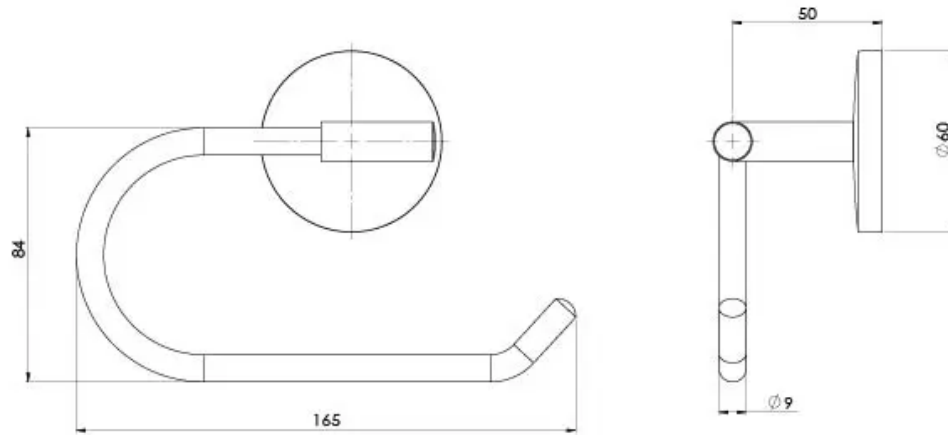

FESTIVAL

FESTIVAL TOILET ROLL HOLDER

SPECIFICATIONS

AVAILABLE IN

FE892 CHR
Chrome

INFORMATION

MAINTENANCE AND CARE:

- All surfaces should be cleaned with mild liquid detergent or soap and water.
- Do not use cream cleaners or citrus based cleaning products, as they are abrasive.
- Use of unsuitable cleaning agents may damage the surface.
- Any damage caused in this way will not be covered by warranty.