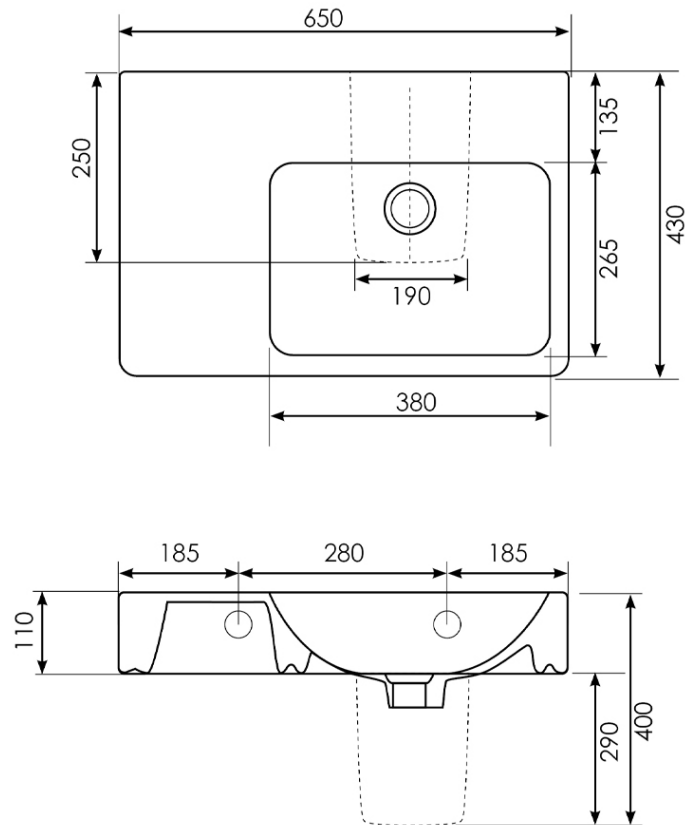

Evo 650 Asymmetric Basin

Right Hand Bowl | No Tap Hole

Product Image

Product Details

SKU:	FC29MUL00
Brand:	Argent
Range:	Evo
Warranty:	10 Years
Product Width:	650 mm
Product Depth:	430 mm
WELS:	N/A

Additional Features

Required Product

Recommended Products

Evo Furniture options

Additional Notes

- * K316 Series Pop up waste options
- * AS1428.1 Dimensionally Compliant.

Technical Specification

Note: All dimensions are in millimetres and are subject to normal manufacturing variations. Always use the physical product measurements for cut-outs and rough-ins as the technical details shown may differ from the actual product. Use acetic cured silicone sealant. Do not use epoxy type adhesives. Clean with damp cloth. Do not use abrasive cleaners, liquids or pastes.