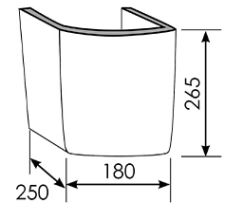

Evo 750 Asymmetric Basin

Right Hand Bowl | 1 Tap Hole

Product Image

Product Details

| | |
|----------------|------------------|
| Code: | EV35MUL01 |
| Brand: | Argent |
| Range: | Evo |
| Warranty: | 10 Years* |
| Product Width: | 750 mm |
| Product Depth: | 430 mm |
| WELS: | N/A |

Additional Features

Required Product

Recommended Products
Evo Furniture options

Additional Notes

- K316 Series Pop up waste options
- AS1428.1 Dimensionally Compliant.

Technical Specification

OPTIONAL TRAP COVER & PEDESTAL DIMENSIONS

*Please visit argentaust.com.au/warranty to view the full warranty

Note: All dimensions are in millimetres and are subject to normal manufacturing variations. Always use the physical product measurements for cut-outs and rough-ins as the technical details shown may differ from the actual product. Use acetic cured silicone sealant. Do not use epoxy type adhesives. Clean with damp cloth. Do not use abrasive cleaners, liquids or pastes.