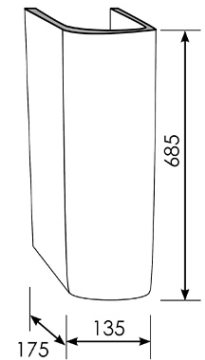

Evo 750 Asymmetric Basin

Right Hand Bowl | 1 Tap Hole

Product Image

Product Details

| | |
|----------------|------------------|
| Code: | EV35MUL01 |
| Brand: | Argent |
| Range: | Evo |
| Warranty: | 10 Years* |
| Product Width: | 750 mm |
| Product Depth: | 430 mm |
| WELS: | N/A |

Additional Features

Required Product

Recommended Products
Evo Furniture options

Additional Notes

- K316 Series Pop up waste options
- AS1428.1 Dimensionally Compliant.

Technical Specification

OPTIONAL TRAP COVER & PEDESTAL DIMENSIONS

*Please visit argentaust.com.au/warranty to view the full warranty

Note: All dimensions are in millimetres and are subject to normal manufacturing variations. Always use the physical product measurements for cut-outs and rough-ins as the technical details shown may differ from the actual product. Use acetic cured silicone sealant. Do not use epoxy type adhesives. Clean with damp cloth. Do not use abrasive cleaners, liquids or pastes.