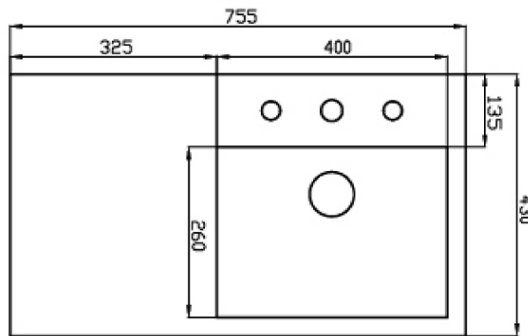

Evo 750 Asymmetric Basin

Right Hand Bowl | 1 Tap Hole

Product Image

Product Details

| | |
|----------------|------------------|
| Code: | EV35MUL01 |
| Brand: | Argent |
| Range: | Evo |
| Warranty: | 10 Years* |
| Product Width: | 750 mm |
| Product Depth: | 430 mm |
| WELS: | N/A |

Additional Features

Required Product

Recommended Products
Evo Furniture options

Additional Notes

- K316 Series Pop up waste options
- AS1428.1 Dimensionally Compliant.

Technical Specification

OPTIONAL TRAP COVER & PEDESTAL DIMENSIONS

*Please visit argentaust.com.au/warranty to view the full warranty

Note: All dimensions are in millimetres and are subject to normal manufacturing variations. Always use the physical product measurements for cut-outs and rough-ins as the technical details shown may differ from the actual product. Use acetic cured silicone sealant. Do not use epoxy type adhesives. Clean with damp cloth. Do not use abrasive cleaners, liquids or pastes.