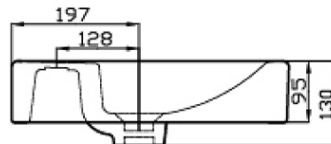

Evo 750 Asymmetric Basin

Right Hand Bowl | 1 Tap Hole

Product Image

Product Details

| | |
|----------------|------------------|
| Code: | EV35MUL01 |
| Brand: | Argent |
| Range: | Evo |
| Warranty: | 10 Years* |
| Product Width: | 750 mm |
| Product Depth: | 430 mm |
| WELS: | N/A |

Additional Features

Required Product

Recommended Products
Evo Furniture options

Additional Notes

- K316 Series Pop up waste options
- AS1428.1 Dimensionally Compliant.

Technical Specification

OPTIONAL TRAP COVER & PEDESTAL DIMENSIONS

*Please visit argentaust.com.au/warranty to view the full warranty

Note: All dimensions are in millimetres and are subject to normal manufacturing variations. Always use the physical product measurements for cut-outs and rough-ins as the technical details shown may differ from the actual product. Use acetic cured silicone sealant. Do not use epoxy type adhesives. Clean with damp cloth. Do not use abrasive cleaners, liquids or pastes.