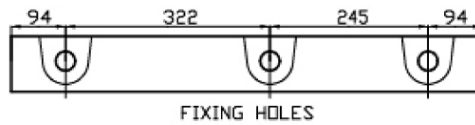

Additional Features

Required Product

Recommended Products
Evo Furniture options

Additional Notes

- K316 Series Pop up waste options
- AS1428.1 Dimensionally Compliant.

Technical Specification

OPTIONAL TRAP COVER & PEDESTAL DIMENSIONS

*Please visit argentaust.com.au/warranty to view the full warranty

Note: All dimensions are in millimetres and are subject to normal manufacturing variations. Always use the physical product measurements for cut-outs and rough-ins as the technical details shown may differ from the actual product. Use acetic cured silicone sealant. Do not use epoxy type adhesives. Clean with damp cloth. Do not use abrasive cleaners, liquids or pastes.