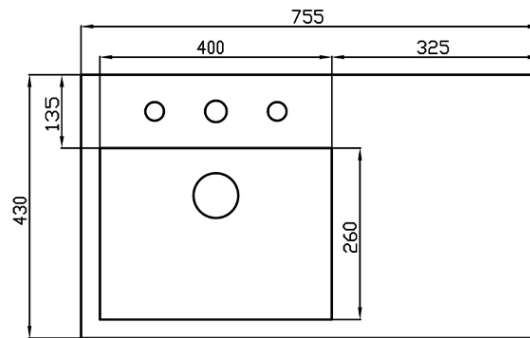

Technical Specification

FIXING HOLES