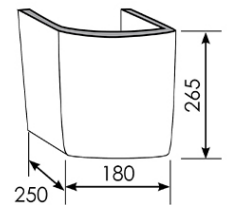

### Additional Notes

- \* K316 Series Pop up waste options
- \* AS1428.1 Dimensionally Compliant.

### OPTIONAL TRAP COVER & PEDESTAL DIMENSIONS

Note: All dimensions are in millimetres and are subject to normal manufacturing variations. Always use the physical product measurements for cut-outs and rough-ins as the technical details shown may differ from the actual product. Use acetic cured silicone sealant. Do not use epoxy type adhesives. Clean with damp cloth. Do not use abrasive cleaners, liquids or pastes.