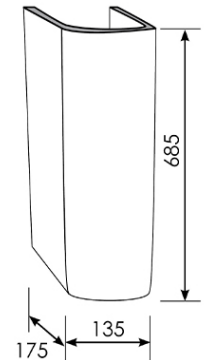

### Additional Notes

- \* K316 Series Pop up waste options
- \* AS1428.1 Dimensionally Compliant.

## Technical Specification

FIXING HOLES

### OPTIONAL TRAP COVER & PEDESTAL DIMENSIONS

Note: All dimensions are in millimetres and are subject to normal manufacturing variations. Always use the physical product measurements for cut-outs and rough-ins as the technical details shown may differ from the actual product. Use acetic cured silicone sealant. Do not use epoxy type adhesives. Clean with damp cloth. Do not use abrasive cleaners, liquids or pastes.