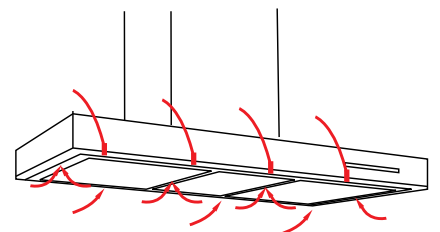

SILENT WALLMOUNT RANGEHOOD 90cm DS3326B-9S

Pictured: Perimeter Aspiration image for illustration purposes only.

- **unique design** - black steel with black tempered glass fascia canopy, creates a bold, on-trend kitchen style.
- **Perimeter Aspiration** - as smoke and steam rises, it is directed to the outer edges of each individual plate, before being extracted through the filters.
- **powerful silent extraction** - the German engineered Isodrive® motor delivers effective, efficient extraction of steam, smoke, and odour removal - leaving your kitchen air fresher.
- **convenient features** - touch sensitive control with 5 speed levels and a 15 minute auto shut-off timer, so you can leave the kitchen and the rangehood will switch off after clearing the air.

SILENT WALLMOUNT RANGEHOOD 90cm DS3326B-9S

DESCRIPTION

- powdercoated black steel finish
- Perimeter Aspiration
- Silent Isodrive® motor system
- touch sensitive and remote controls, digital display
- 5 x speed levels
- 15 minute delay timer with auto shut-off
- 4 x LED lights
- aluminium, dishwasher safe filters
- 3 Year Warranty on Canopy

TECHNICAL DATA

- **DS3326B-9S**
- black steel, black glass
- dimensions: (W x D) 898 x 500 mm
- 1 x filter
- free SteelFlex™ ducting

MOTOR OPTIONS

- **S1** - single external motor
 - 650 m³/h airflow
 - 150mm SteelFlex™ ducting (4m),
 - install roof/wall/eaves
- **ST** - single external motor
 - 900 m³/h airflow
 - 200mm SteelFlex™ ducting (6m)
 - install roof/wall
- **SP** - single external motor
 - 1600 m³/h airflow
 - 200mm SteelFlex™ ducting (6m)
 - install roof/wall
- 10 Year Warranty on Motor