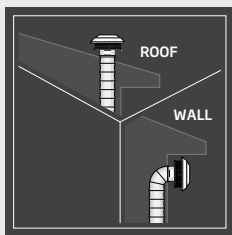

GERMAN MADE

isodrive®

10YR
MOTOR
WARRANTY

- Schweigen's patented Isodrive© motor solution is to take the fan and motor out of the rangehood and mount them outside the home on the roof or wall
- German made centrifugal motor with patented Australian venting system
- Extracts smoke, steam and airborne grease, fat and oil particles in one complete process
- Unique motor design resulting in minimal external obstruction
- All metal motor housing for the harsh Australian conditions
- BAL40 Certified for bushfire prone areas
- 3 times more efficient when compared to a traditional internally motored rangehood
- Suitable for use with Schweigen **Silent** wallmount, undermount, ceiling cassettes and island rangehoods