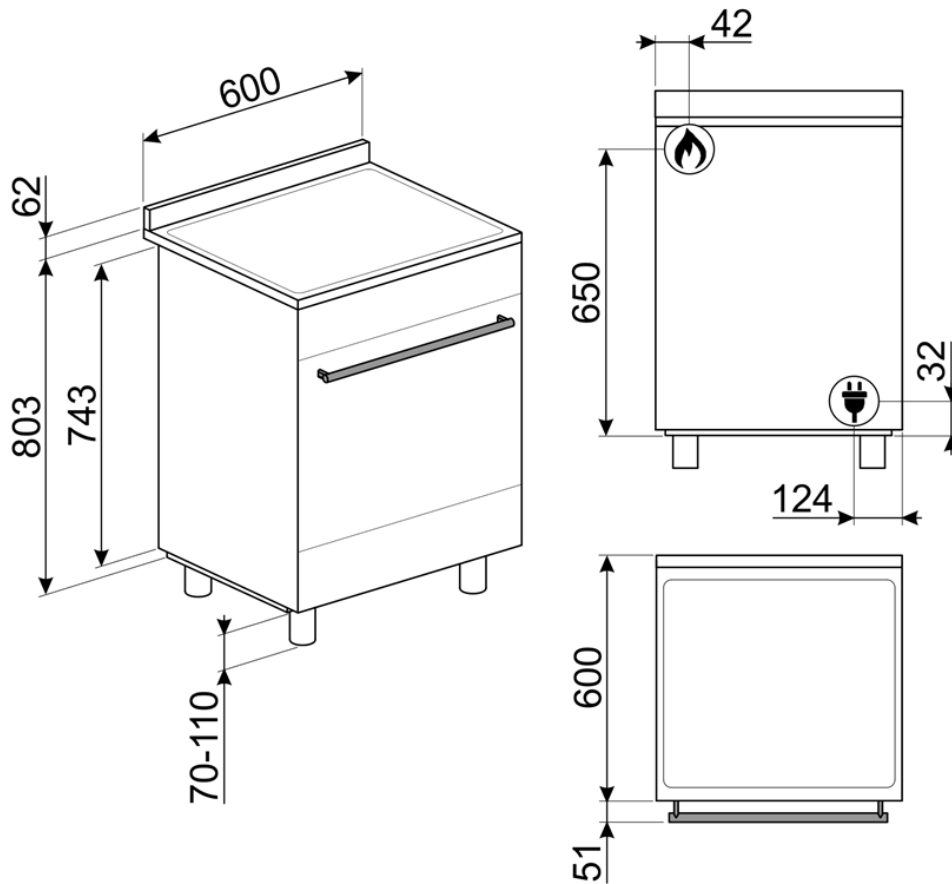

EAN 8017709286514

Dimensions	600mmW x 900mmH x 600mmD
Finish	Stainless steel, Eclipse high visibility black glass
Installation	Freestanding
Display	DIGIscreen

Main oven	
Capacity	79L
Total functions	9
Door glass	Triple glazed door
Cooking levels	5
Thermostat	50-260°C
Programmability	Fully programmable
Cleaning	Vapour Clean
Lighting	1 x 40W Halogen
Safety	Thermal protection, Cool door technology
Supplied accessories	1 x Chrome grill grid 1 x Chrome wire shelf 1 x 20mm enamelled baking tray 1 x 40mm enamelled baking tray 1 x Partial telescopic guides 1 x Stainless steel kickplate
Optional accessories	GT1P-2 - Partial telescopic guides GT1T-2 - Total telescopic guides Rotisserie kit - Part #698130119
Power	220-240V, 50/60Hz 2700W 12A Connection
Warranty	Two years parts and labour

ECO

HALF GRILL

GRILL

CONVECTION

VAPOUR CLEAN

PLEASE NOTE: drawings are not to scale. They are to assist only.
WARNING: technical specifications and product sizes can be varied by the manufacturer without notice.
Cutouts for appliances should only be by physical product measurements. The above information is indicative only.