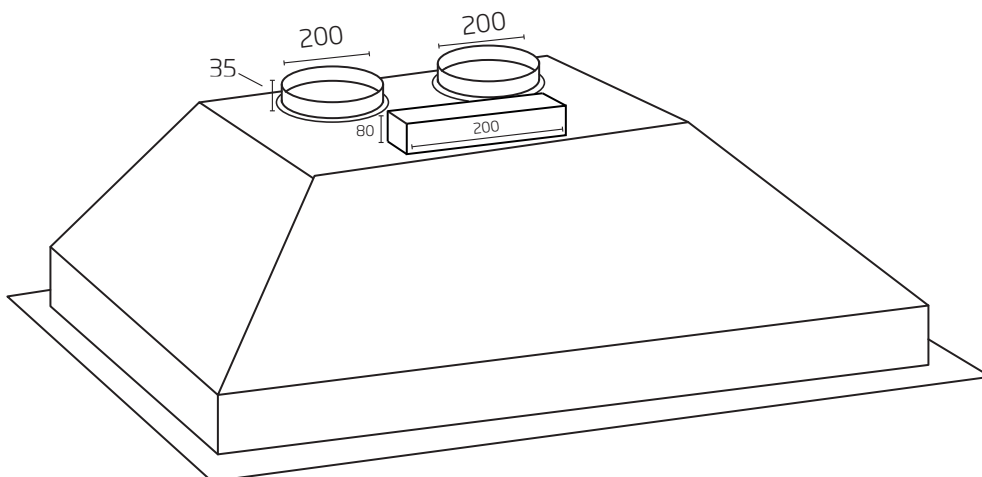

SILENT BBQ ALFRESCO RANGEHOODS

>> SILENT UNDERMOUNT RANGEHOOD

with automatic power-off // **CLUM15S**

PRODUCT DETAILS

- 220-240V 50Hz
- quality 304 grade stainless steel
- silent Isodrive® motor system
- 5 speed touch sensitive controls
- 10 minute auto shut off
- 4 x GU10 LED lights (3W) with a lifetime warranty
- dishwasher safe, commercial grade baffles
- 3 Year Warranty on rangehood

- CLUM15S dimensions: (W x D) 1500 x 500mm
- 4 x stainless steel baffles

ISODRIVE POWER OPTIONS

- **SP2** - twin external motor
  - 3000 m³/h airflow
  - 200mm SteelFlex™ ducting (2 x 6m)
  - install roof/wall
- **SE** - single external motor
  - 3200 m³/h airflow
  - 250mm SteelFlex™ ducting (4m)
  - 200mm SteelFlex™ ducting (2m)
  - SE accessory kit (required)
  - install roof/wall
- 10 Year Warranty

INSPIRING
INNOVATIVE
INTELLIGENT