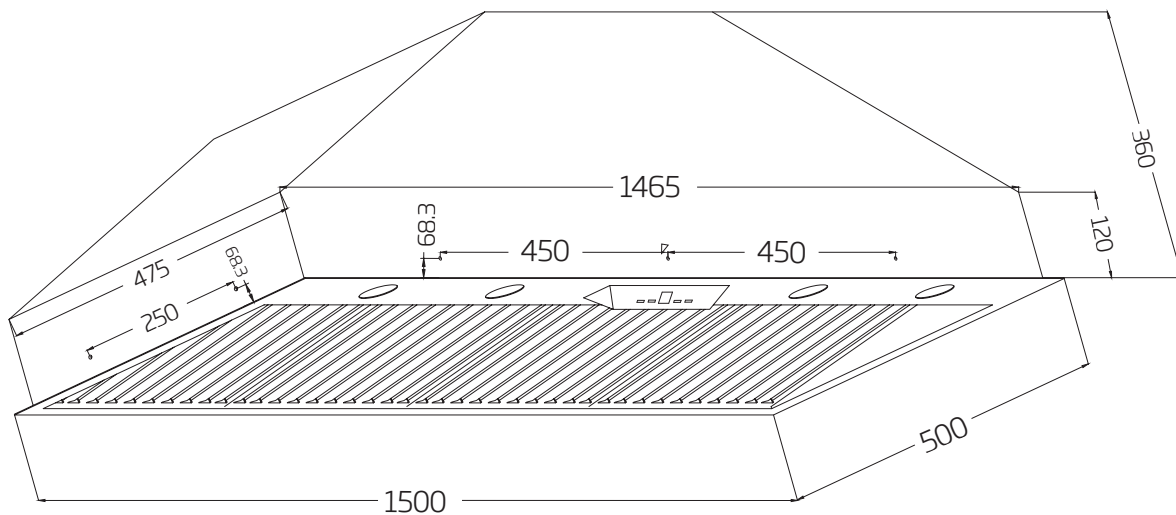

SILENT BBQ ALFRESCO RANGEHOODS

>> SILENT UNDERMOUNT RANGEHOOD

with automatic power-off // **CLUM15S**

PRODUCT DETAILS

- 220-240V 50Hz
- quality 304 grade stainless steel
- silent Isodrive® motor system
- 5 speed touch sensitive controls
- 10 minute auto shut off
- 4 x GU10 LED lights (3W) with a lifetime warranty
- dishwasher safe, commercial grade baffles
- 3 Year Warranty on rangehood

- CLUM15S dimensions: (W x D) 1500 x 500mm
- 4 x stainless steel baffles

ISODRIVE POWER OPTIONS

- **SP2** - twin external motor
  - 3000 m³/h airflow
  - 200mm SteelFlex™ ducting (2 x 6m)
  - install roof/wall
- **SE** - single external motor
  - 3200 m³/h airflow
  - 250mm SteelFlex™ ducting (4m)
  - 200mm SteelFlex™ ducting (2m)
  - SE accessory kit (required)
  - install roof/wall
- 10 Year Warranty

INSPIRING
INNOVATIVE
INTELLIGENT