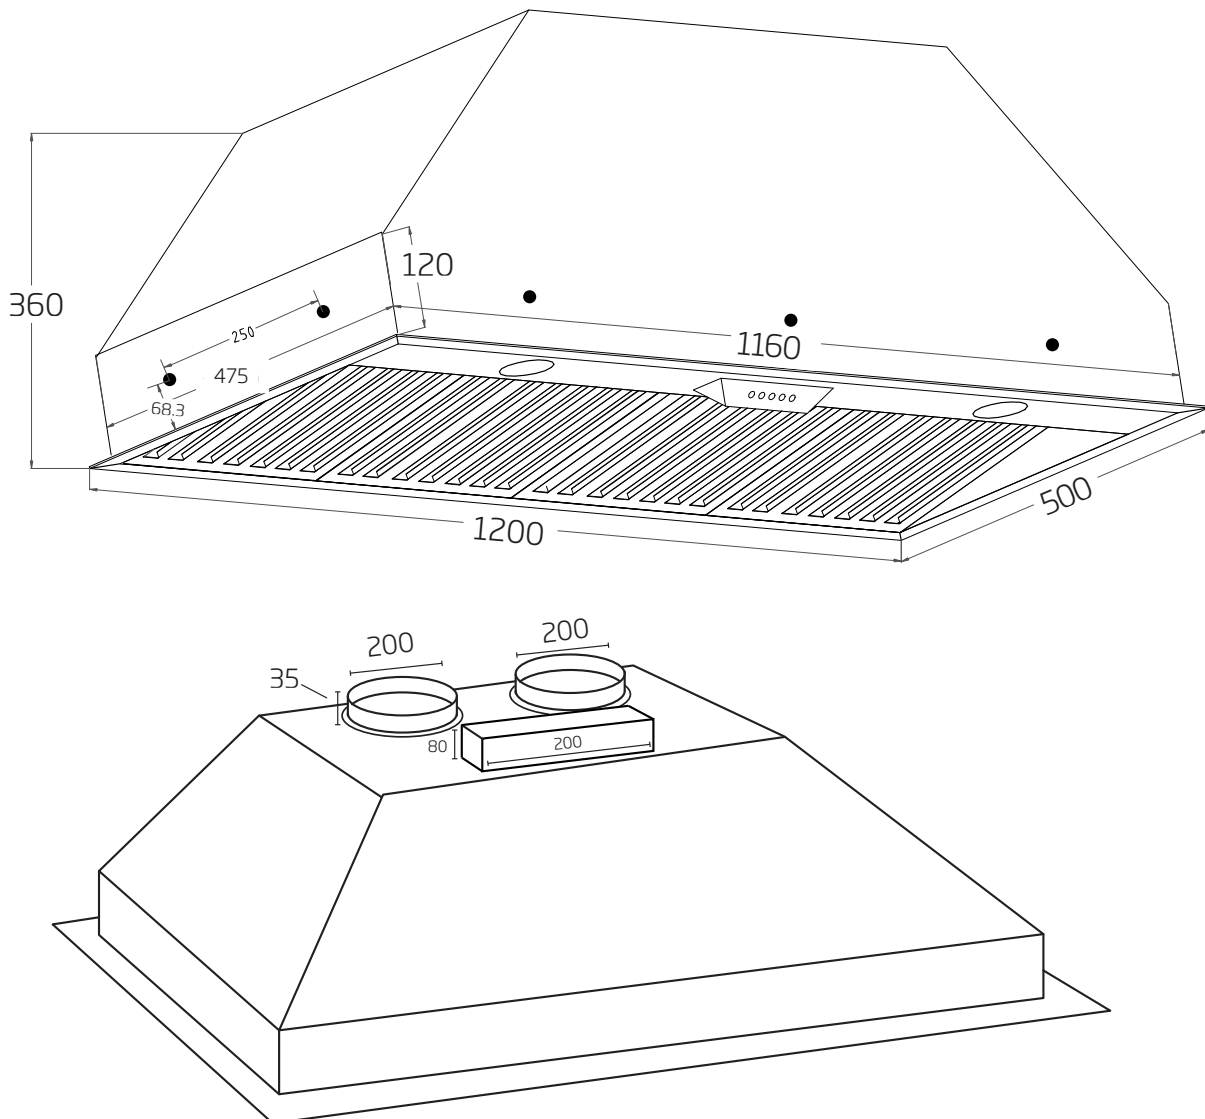

ISODRIVE POWER OPTIONS

- **SP2** - twin external motor
 - 3000 m³/h airflow
 - 200mm SteelFlex™ ducting (2 x 6m)
 - install roof/wall
- **SE** - single external motor
 - 3200 m³/h airflow
 - 250mm SteelFlex™ ducting (4m)
 - 200mm SteelFlex™ ducting (2m)
 - SE accessory kit (required)
 - install roof/wall
- 10 Year Warranty